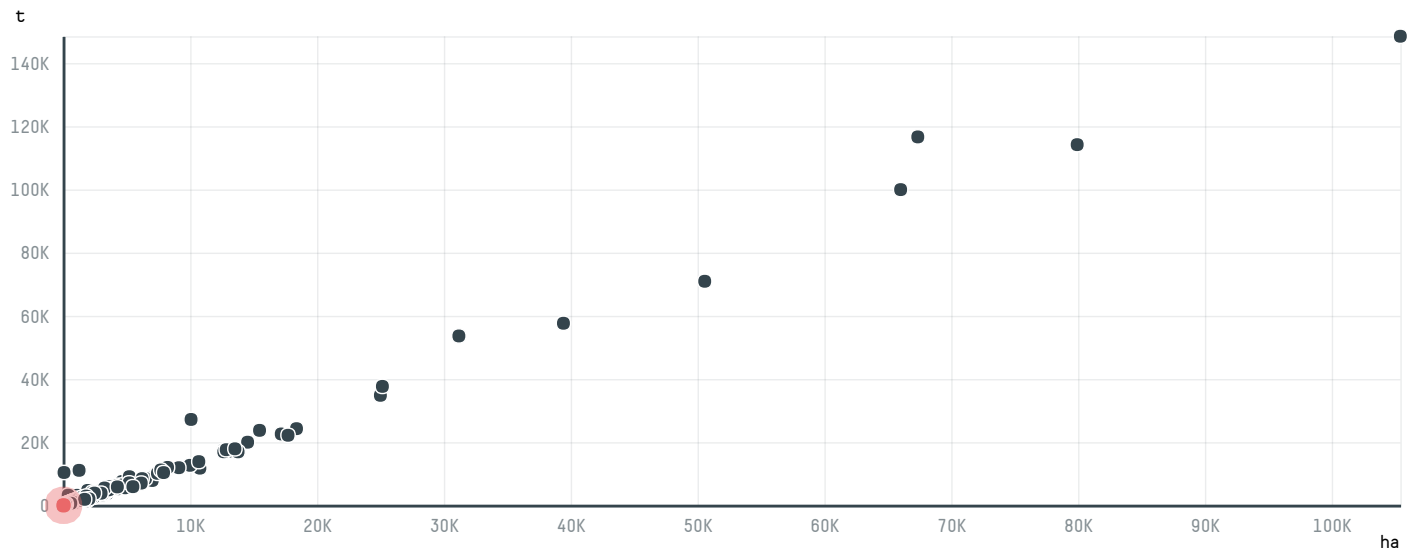

trase

CAFE IMPORTS (EC-051/15)

ACTIVITY: **Importer**
COMMODITY: **Coffee**
COUNTRY: **Brazil**
YEAR: **2015**

CAFE IMPORTS (EC-051/15) was the 1423rd largest importer of coffee from BRAZIL in 2015, accounting for 19 tons. As an importer, CAFE IMPORTS (EC-051/15) sources from 1 municipalities, or 0% of the coffee production municipalities. The main destination of the coffee imported by CAFE IMPORTS (EC-051/15) is AUSTRALIA, accounting for 100% of the total.

TOP DESTINATION COUNTRIES OF COFFEE IMPORTED BY CAFE IMPORTS (EC-051/15):

COMPARING COMPANIES IMPORTING COFFEE FROM BRAZIL IN 2015

Trase is a partnership between

In collaboration with

and many other organizations and individuals.