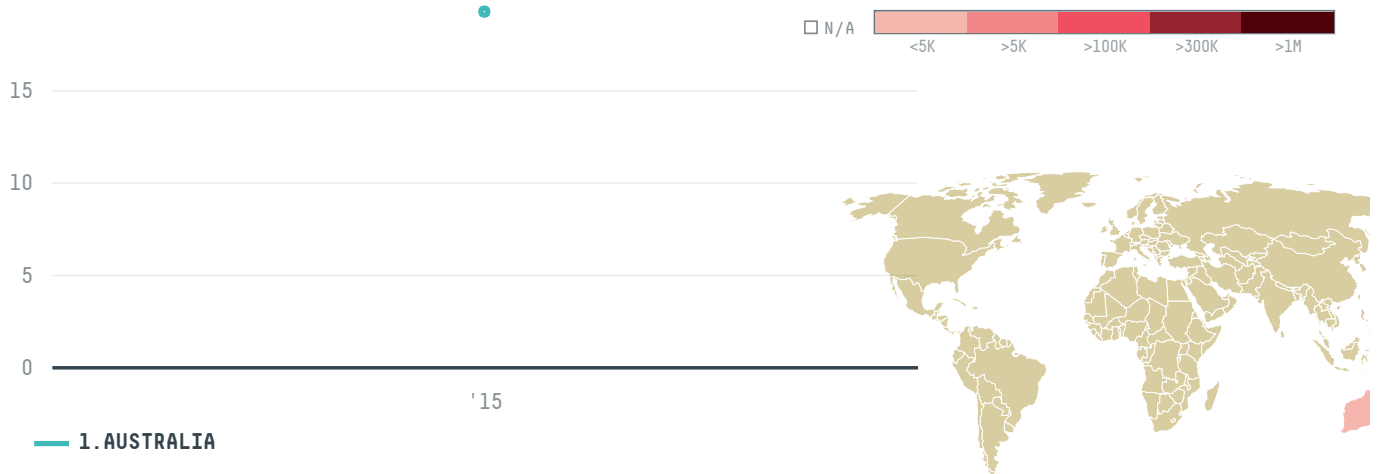

TOP DESTINATION COUNTRIES OF COFFEE IMPORTED BY CAFE IMPORTS (EC-043/15):

This website uses cookies to provide you with an improved user experience. By continuing to browse this site, you consent to the use of cookies and similar technologies. Please visit our [privacy policy](#) for further details.

I AGREE