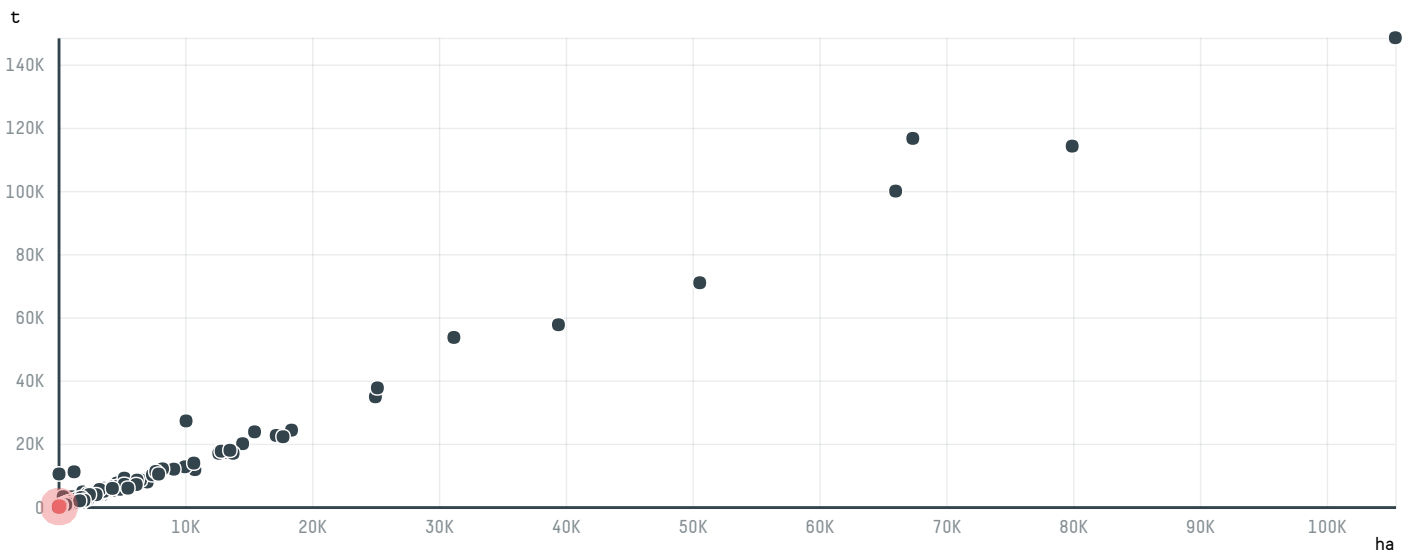

trase

STARBUCKS COFFEE TRADING COMPANY SARL (EXP-003/15A)

ACTIVITY	COMMODITY	COUNTRY	YEAR
Importer	Coffee	Brazil	2015

STARBUCKS COFFEE TRADING COMPANY SARL (EXP-003/15A) was the 846th largest importer of coffee from BRAZIL in 2015, accounting for 96 tons. As an importer, STARBUCKS COFFEE TRADING COMPANY SARL (EXP-003/15A) sources from 37 municipalities, or 5% of the coffee production municipalities. The main destination of the coffee imported by STARBUCKS COFFEE TRADING COMPANY SARL (EXP-003/15A) is UNITED STATES, accounting for 100% of the total.

TOP DESTINATION COUNTRIES OF COFFEE IMPORTED BY STARBUCKS COFFEE TRADING COMPANY SARL (EXP-003/15A):

□ N/A <5K >5K >100K >300K >1M

COMPARING COMPANIES IMPORTING COFFEE FROM BRAZIL IN 2015

Trase is a partnership between