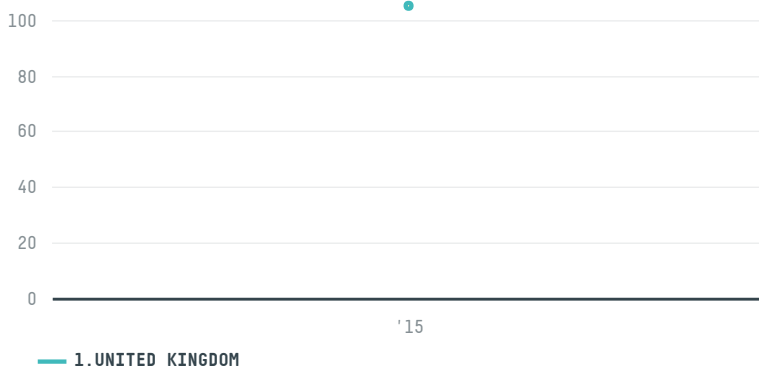

TOP DESTINATION COUNTRIES OF COFFEE IMPORTED BY COEX COFFEE INTERNATIONAL INC (EXP-0437/15A):