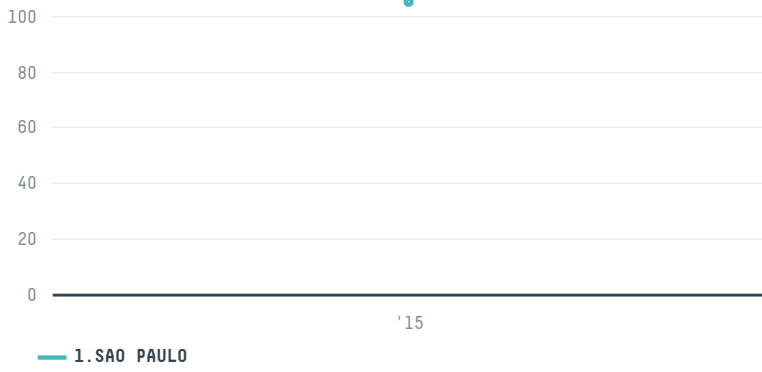

COMPARING COMPANIES IMPORTING COFFEE FROM BRAZIL IN 2015

Trase is a partnership between

In collaboration with

and many other organizations and individuals.

Donors

[Terms of Use](#) · [Privacy policy](#) · [Cookie policy](#) · [Contact us](#)

This website uses cookies to provide you with an improved user experience. By continuing to browse this site, you consent to the use of cookies and similar technologies. Please visit our [privacy policy](#) for further details.

I AGREE