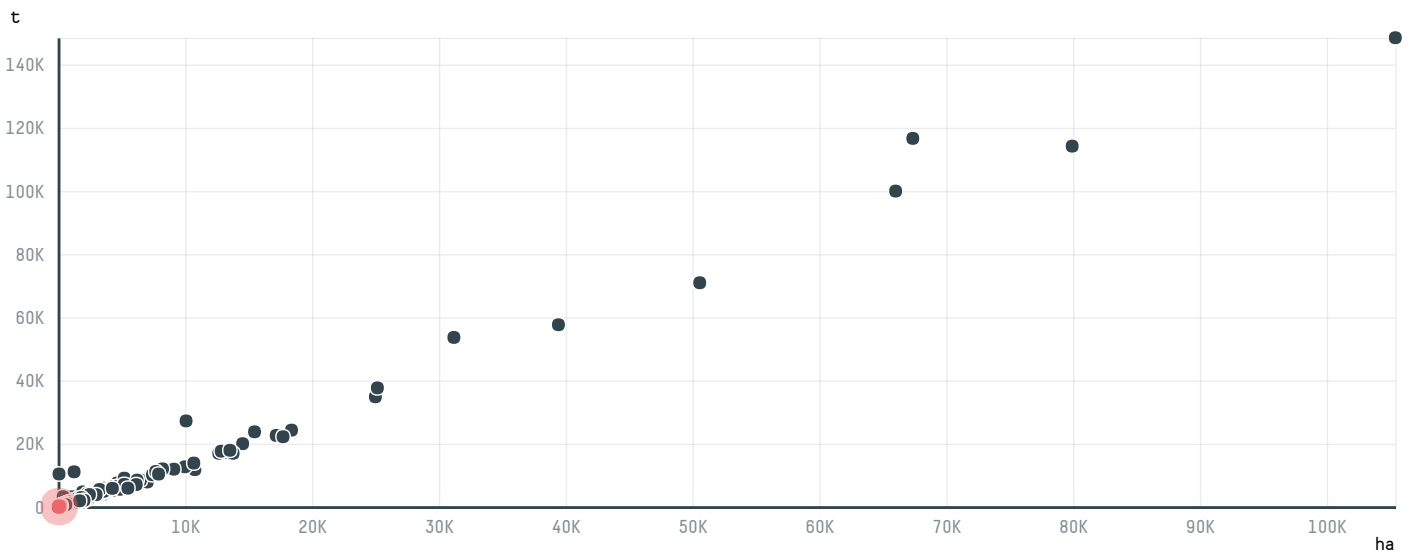

COMPARING COMPANIES IMPORTING COFFEE FROM BRAZIL IN 2015

Trase is a partnership between

In collaboration with

and many other organizations and individuals.

Donors

[Terms of Use](#) · [Privacy policy](#) · [Cookie policy](#) · [Contact us](#)

This website uses cookies to provide you with an improved user experience. By continuing to browse this site, you consent to the use of cookies and similar technologies. Please visit our [privacy policy](#) for further details.

I AGREE