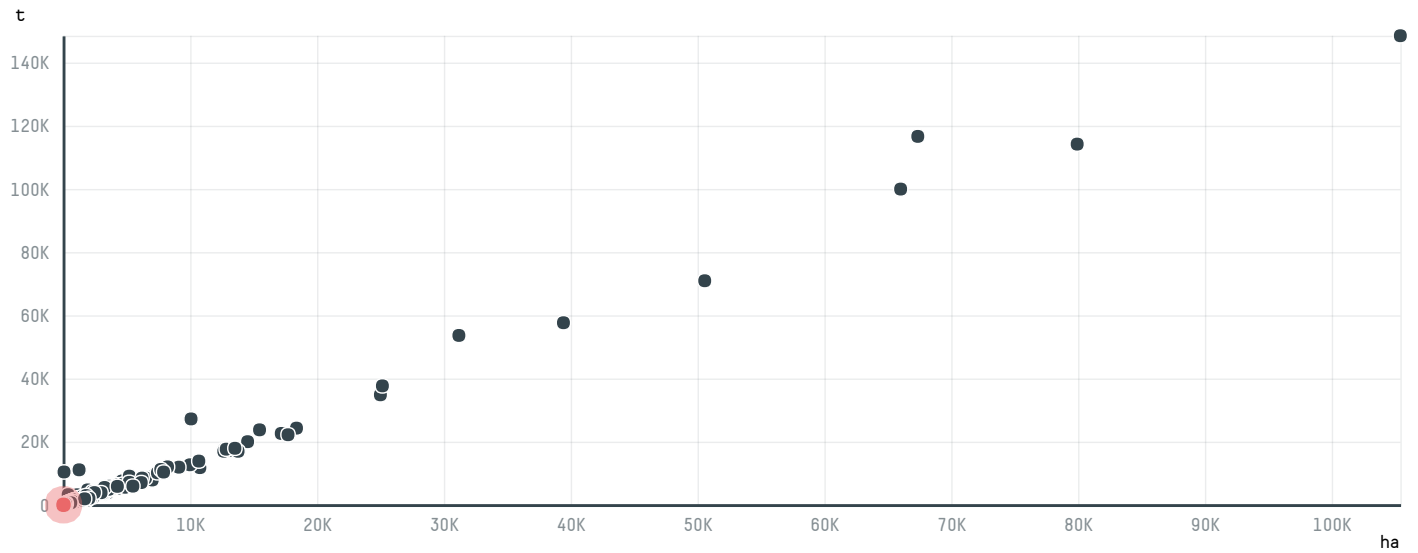

trase

IBERICAFE IMPORT S.L. (EXP-0129/15)

ACTIVITY: **Importer**
COMMODITY: **Coffee**
COUNTRY: **Brazil**
YEAR: **2015**

IBERICAFE IMPORT S.L. (EXP-0129/15) was the 1422nd largest importer of coffee from BRAZIL in 2015, accounting for 19 tons. As an importer, IBERICAFE IMPORT S.L. (EXP-0129/15) sources from 3 municipalities, or 0% of the coffee production municipalities. The main destination of the coffee imported by IBERICAFE IMPORT S.L. (EXP-0129/15) is SPAIN, accounting for 100% of the total.

TOP DESTINATION COUNTRIES OF COFFEE IMPORTED BY IBERICAFE IMPORT S.L. (EXP-0129/15):

COMPARING COMPANIES IMPORTING COFFEE FROM BRAZIL IN 2015

Trase is a partnership between

In collaboration with

and many other organizations and individuals.