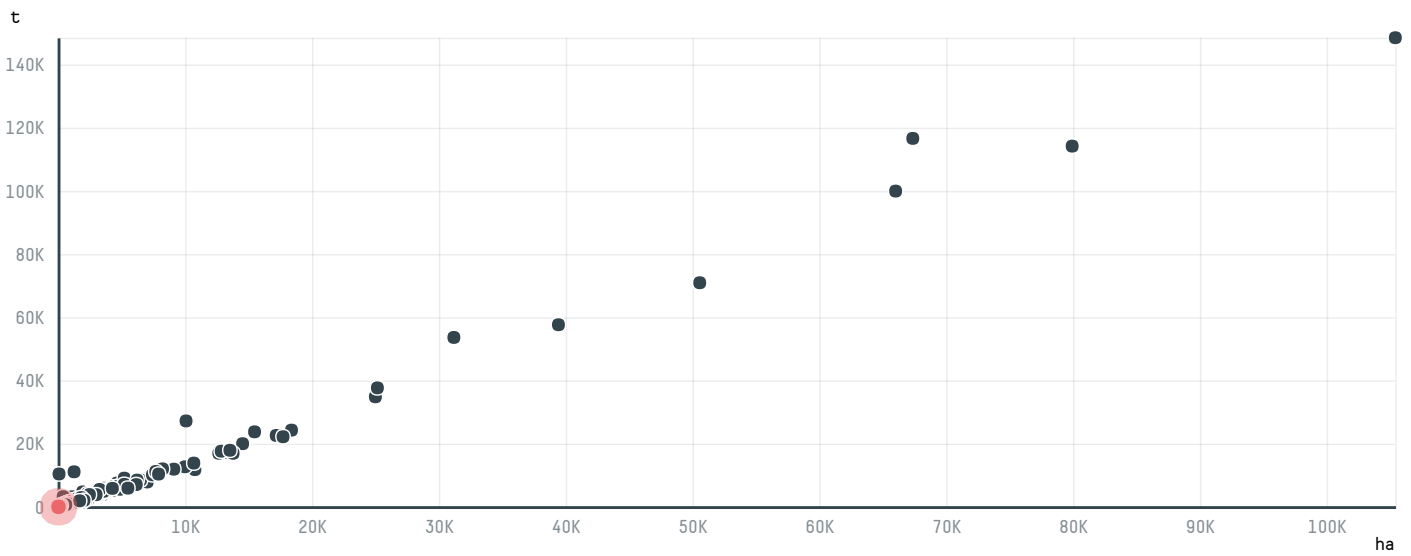

COMPARING COMPANIES IMPORTING COFFEE FROM BRAZIL IN 2015

Trase is a partnership between

In collaboration with

and many other organizations and individuals.

Donors

[Terms of Use](#) · [Privacy policy](#) · [Cookie policy](#) · [Contact us](#)

This website uses cookies to provide you with an improved user experience. By continuing to browse this site, you consent to the use of cookies and similar technologies. Please visit our [privacy policy](#) for further details.

I AGREE