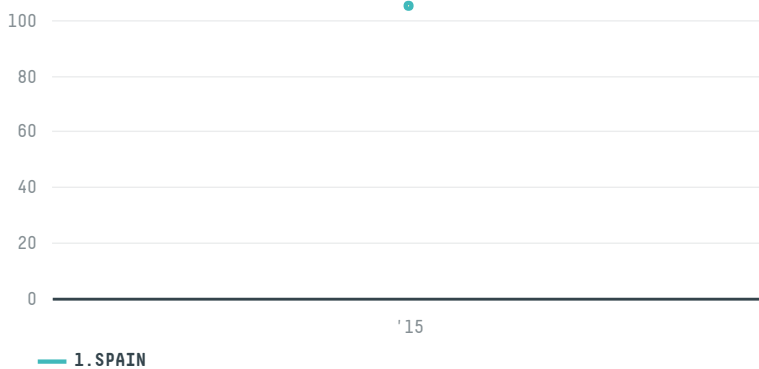

TOP DESTINATION COUNTRIES OF COFFEE IMPORTED BY COEX COFFEE INTERNATIONAL INC (EXP-0437/15C):