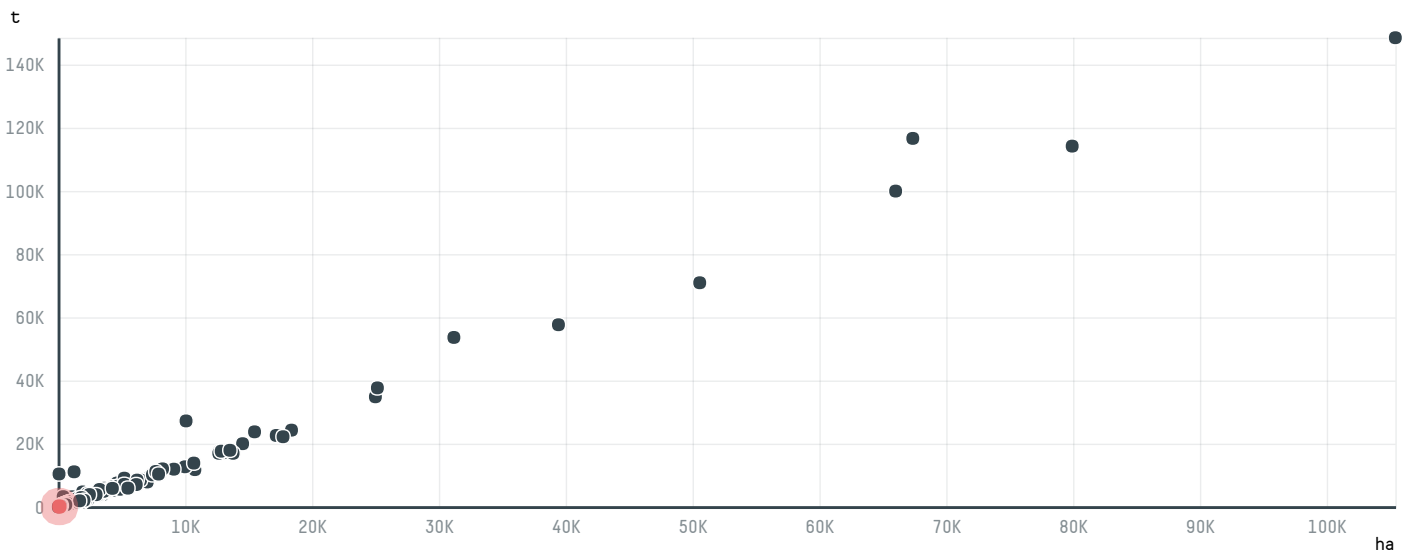

COMPARING COMPANIES IMPORTING COFFEE FROM BRAZIL IN 2015

Trase is a partnership between

In collaboration with

and many other organizations and individuals.

Donors

[Terms of Use](#) · [Privacy policy](#) · [Cookie policy](#) · [Contact us](#)

This website uses cookies to provide you with an improved user experience. By continuing to browse this site, you consent to the use of cookies and similar technologies. Please visit our [privacy policy](#) for further details.

I AGREE