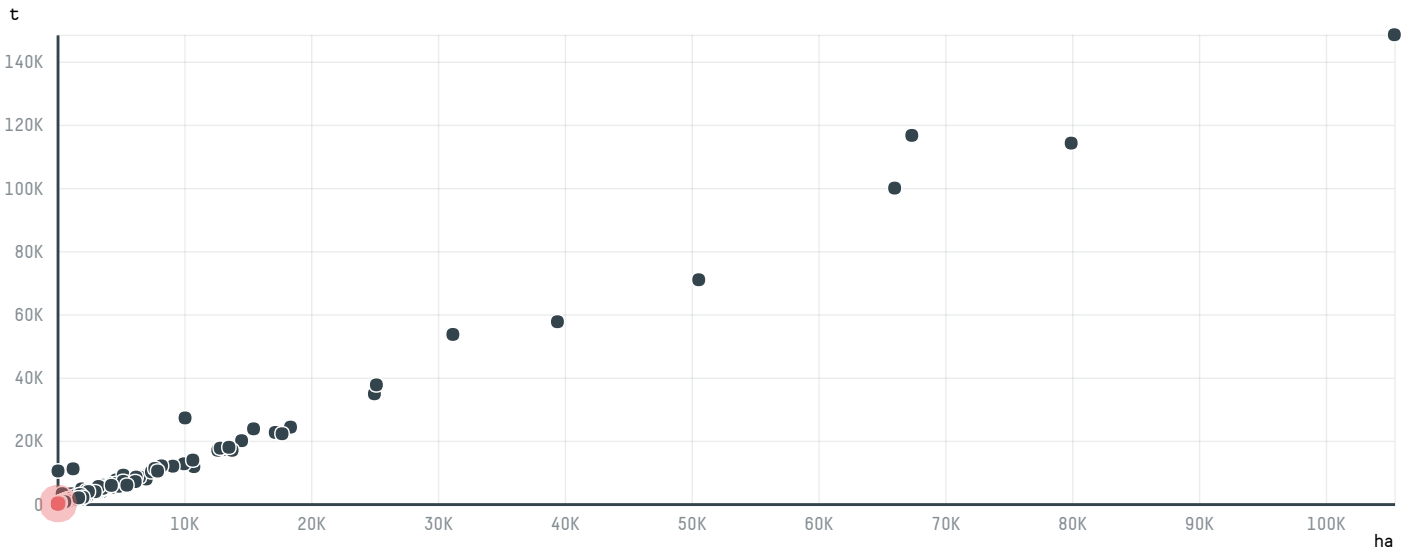

trase

BERNHARD ROTHFOS GMBH (EXP-0826/15)

ACTIVITY	COMMODITY	COUNTRY	YEAR
Importer	Coffee	Brazil	2015

BERNHARD ROTHFOS GMBH (EXP-0826/15) was the 803rd largest importer of coffee from BRAZIL in 2015, accounting for 101 tons. As an importer, BERNHARD ROTHFOS GMBH (EXP-0826/15) sources from 7 municipalities, or 1% of the coffee production municipalities. The main destination of the coffee imported by BERNHARD ROTHFOS GMBH (EXP-0826/15) is SOUTH KOREA, accounting for 100% of the total.

TOP DESTINATION COUNTRIES OF COFFEE IMPORTED BY BERNHARD ROTHFOS GMBH (EXP-0826/15):

COMPARING COMPANIES IMPORTING COFFEE FROM BRAZIL IN 2015

Trase is a partnership between

In collaboration with

and many other organizations and individuals.