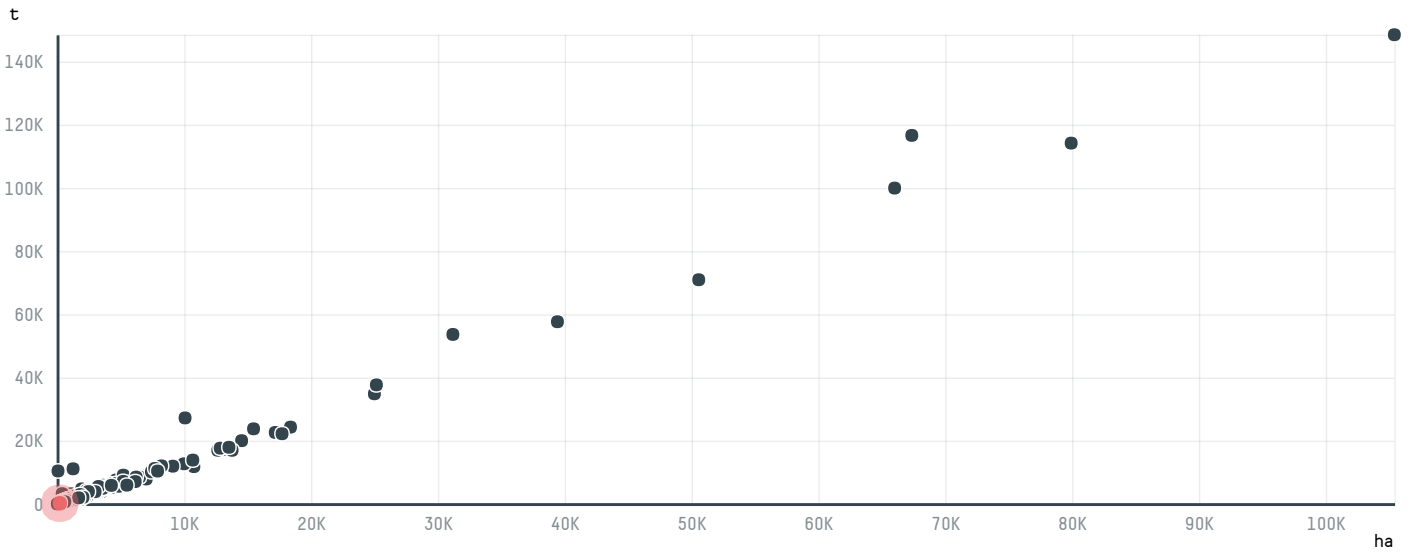

COMPARING COMPANIES IMPORTING COFFEE FROM BRAZIL IN 2015

Trase is a partnership between

In collaboration with

and many other organizations and individuals.

Donors

[Terms of Use](#) · [Privacy policy](#) · [Cookie policy](#) · [Contact us](#)

This website uses cookies to provide you with an improved user experience. By continuing to browse this site, you consent to the use of cookies and similar technologies. Please visit our [privacy policy](#) for further details.

I AGREE