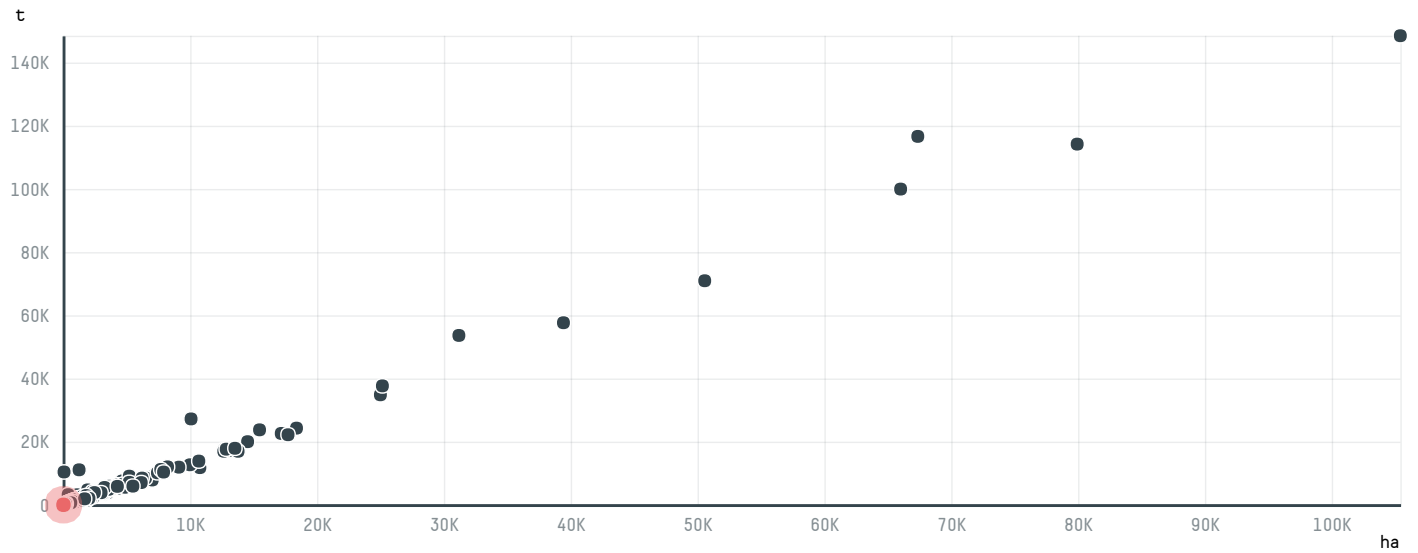

COMPARING COMPANIES IMPORTING COFFEE FROM BRAZIL IN 2015

Trase is a partnership between

In collaboration with

and many other organizations and individuals.

Donors

[Terms of Use](#) · [Privacy policy](#) · [Cookie policy](#) · [Contact us](#)