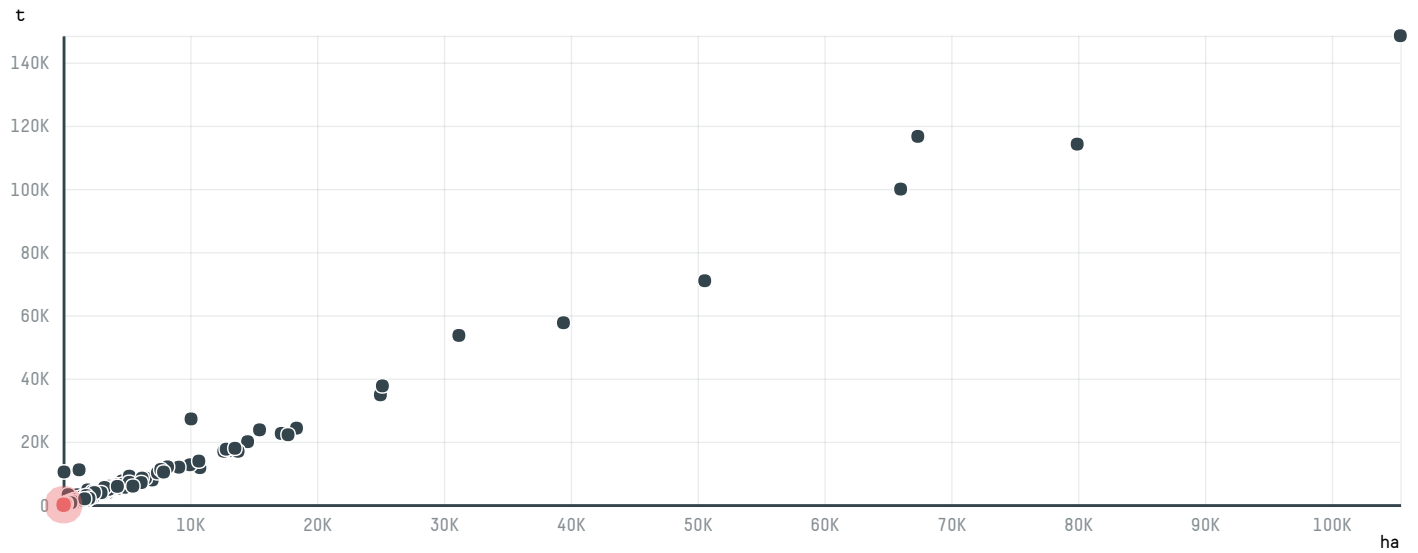

COMPARING COMPANIES IMPORTING COFFEE FROM BRAZIL IN 2015

Trase is a partnership between

In collaboration with

and many other organizations and individuals.

Donors

[Terms of Use](#) · [Privacy policy](#) · [Cookie policy](#) · [Contact us](#)