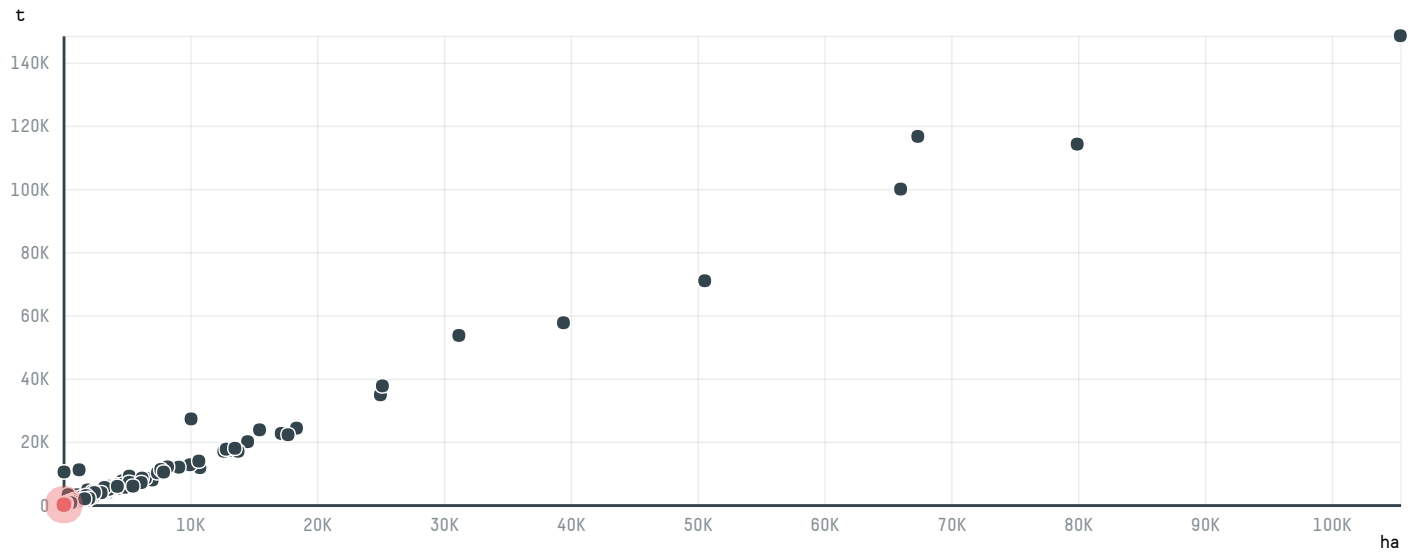

trase

OLDBURN TRADING LTD (EXP-0130/15)

ACTIVITY: **Importer**
COMMODITY: **Coffee**
COUNTRY: **Brazil**
YEAR: **2015**

OLDBURN TRADING LTD (EXP-0130/15) was the 954th largest importer of coffee from BRAZIL in 2015, accounting for 74 tons. As an importer, OLDBURN TRADING LTD (EXP-0130/15) sources from 6 municipalities, or 1% of the coffee production municipalities. The main destination of the coffee imported by OLDBURN TRADING LTD (EXP-0130/15) is RUSSIAN FEDERATION, accounting for 100% of the total.

TOP DESTINATION COUNTRIES OF COFFEE IMPORTED BY OLDBURN TRADING LTD (EXP-0130/15):

COMPARING COMPANIES IMPORTING COFFEE FROM BRAZIL IN 2015

Trase is a partnership between

In collaboration with

and many other organizations and individuals.