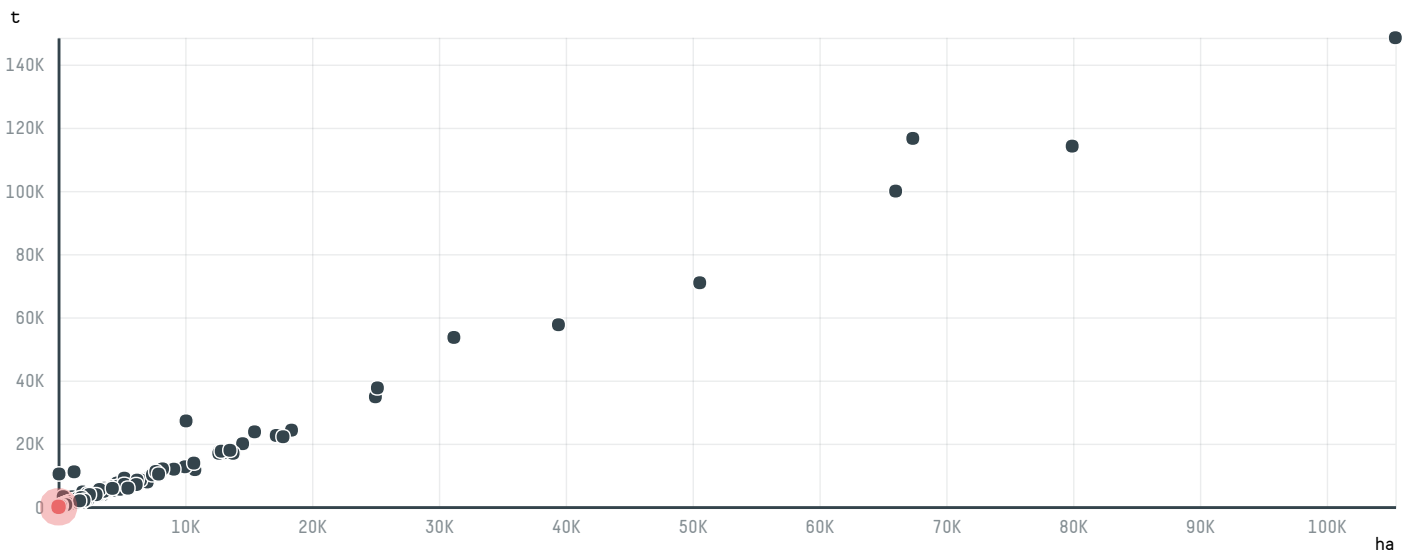

trase

COEX COFFEE INTERNATIONAL INC (EXP-0629/15)

ACTIVITY	COMMODITY	COUNTRY	YEAR
Importer	Coffee	Brazil	2015

COEX COFFEE INTERNATIONAL INC (EXP-0629/15) was the 1414th largest importer of coffee from BRAZIL in 2015, accounting for 19 tons. As an importer, COEX COFFEE INTERNATIONAL INC (EXP-0629/15) sources from 6 municipalities, or 1% of the coffee production municipalities. The main destination of the coffee imported by COEX COFFEE INTERNATIONAL INC (EXP-0629/15) is NETHERLANDS, accounting for 100% of the total.

TOP DESTINATION COUNTRIES OF COFFEE IMPORTED BY COEX COFFEE INTERNATIONAL INC (EXP-0629/15):

□ N/A <5K >5K >100K >300K >1M

COMPARING COMPANIES IMPORTING COFFEE FROM BRAZIL IN 2015

Trase is a partnership between