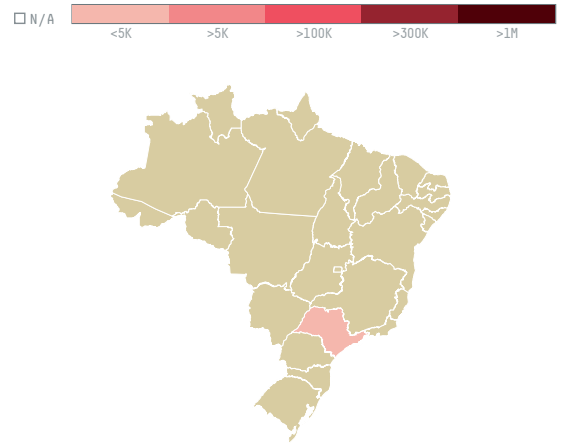

trase

KANEMATSU CORPORATION (EXP-0347/14)

ACTIVITY	COMMODITY	COUNTRY	YEAR
Importer	Coffee	Brazil	2015

KANEMATSU CORPORATION (EXP-0347/14) was the 1493rd largest importer of coffee from BRAZIL in 2015, accounting for 18 tons. As an importer, KANEMATSU CORPORATION (EXP-0347/14) sources from 5 municipalities, or 1% of the coffee production municipalities. The main destination of the coffee imported by KANEMATSU CORPORATION (EXP-0347/14) is JAPAN, accounting for 100% of the total.

TOP DESTINATION COUNTRIES OF COFFEE IMPORTED BY KANEMATSU CORPORATION (EXP-0347/14):

COMPARING COMPANIES IMPORTING COFFEE FROM BRAZIL IN 2015

Trase is a partnership between

In collaboration with

and many other organizations and individuals.