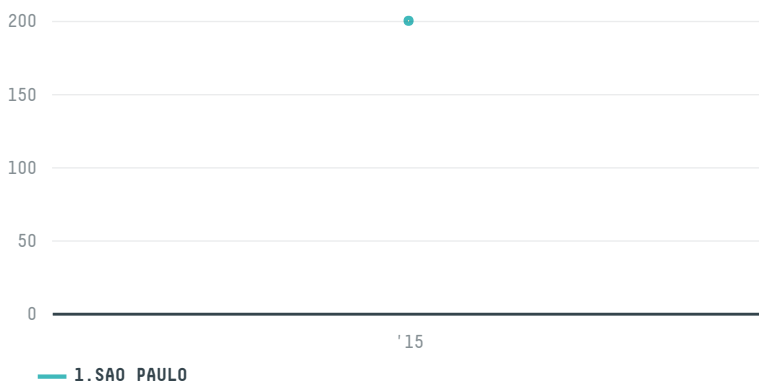

TOP DESTINATION COUNTRIES OF COFFEE IMPORTED BY LUIGI LAVAZZA S.P.A. (EXP-0274/14):