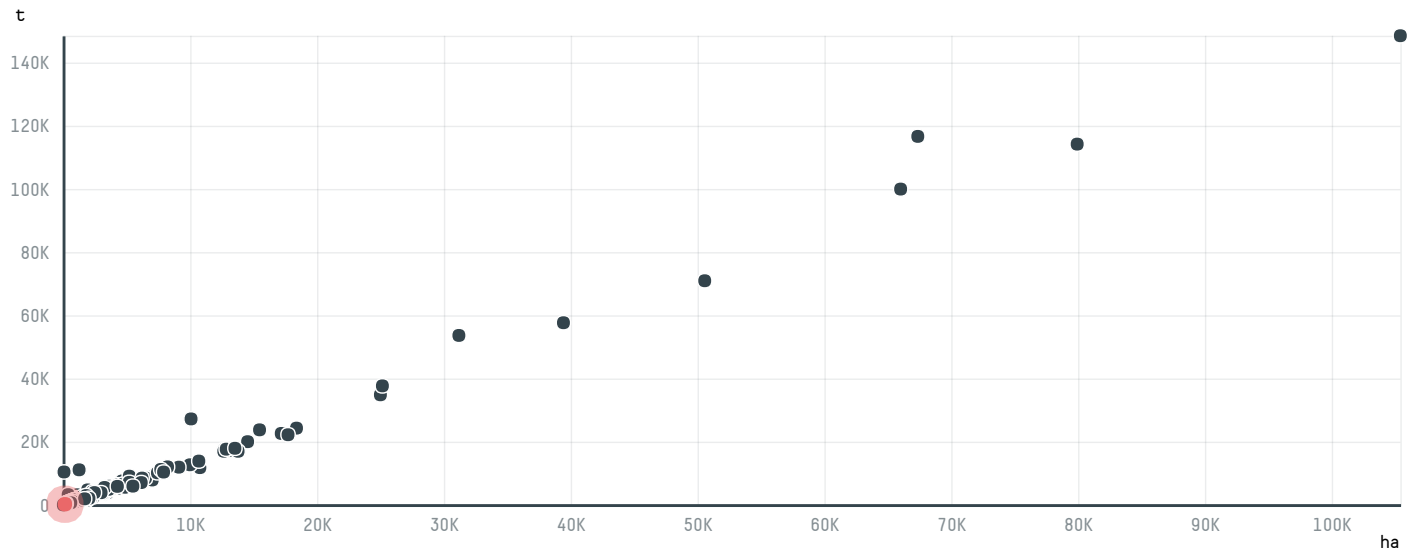

trase

LUIGI LAVAZZA S.P.A. (EXP-0274/14)

ACTIVITY COMMODITY COUNTRY YEAR
Importer **Coffee** **Brazil** **2015**

LUIGI LAVAZZA S.P.A. (EXP-0274/14) was the 558th largest importer of coffee from BRAZIL in 2015, accounting for 200 tons. As an importer, LUIGI LAVAZZA S.P.A. (EXP-0274/14) sources from 23 municipalities, or 3% of the coffee production municipalities. The main destination of the coffee imported by LUIGI LAVAZZA S.P.A. (EXP-0274/14) is ITALY, accounting for 100% of the total.

TOP DESTINATION COUNTRIES OF COFFEE IMPORTED BY LUIGI LAVAZZA S.P.A. (EXP-0274/14):

COMPARING COMPANIES IMPORTING COFFEE FROM BRAZIL IN 2015

Trase is a partnership between

In collaboration with

and many other organizations and individuals.