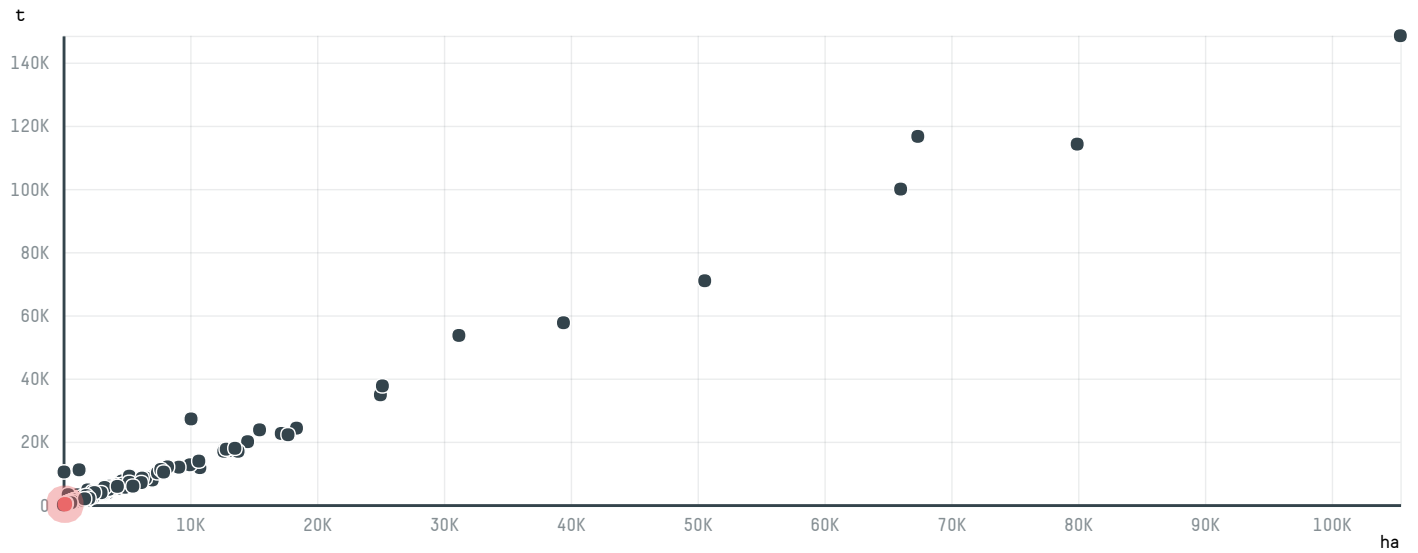

trase

LAVAZZA S.P.A. (EXP-0539/15)

ACTIVITY COMMODITY COUNTRY YEAR
Importer **Coffee** **Brazil** **2015**

LAVAZZA S.P.A. (EXP-0539/15) was the 541st largest importer of coffee from BRAZIL in 2015, accounting for 200 tons. As an importer, LAVAZZA S.P.A. (EXP-0539/15) sources from 23 municipalities, or 3% of the coffee production municipalities. The main destination of the coffee imported by LAVAZZA S.P.A. (EXP-0539/15) is ITALY, accounting for 100% of the total.

TOP DESTINATION COUNTRIES OF COFFEE IMPORTED BY LAVAZZA S.P.A. (EXP-0539/15):

COMPARING COMPANIES IMPORTING COFFEE FROM BRAZIL IN 2015

Trase is a partnership between

In collaboration with

and many other organizations and individuals.