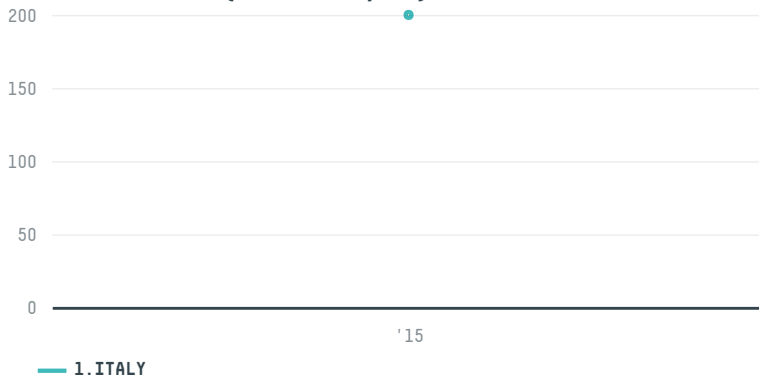

TOP DESTINATION COUNTRIES OF COFFEE IMPORTED BY LAVAZZA S.P.A. (EXP-0539/15):