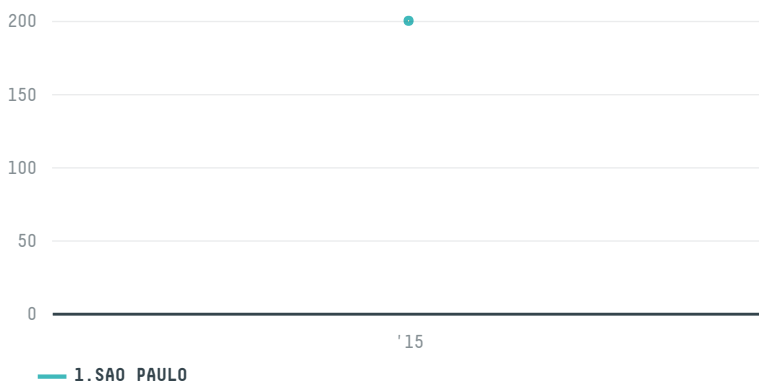

TOP DESTINATION COUNTRIES OF COFFEE IMPORTED BY LAVAZZA S.P.A. (EXP-0539/15):