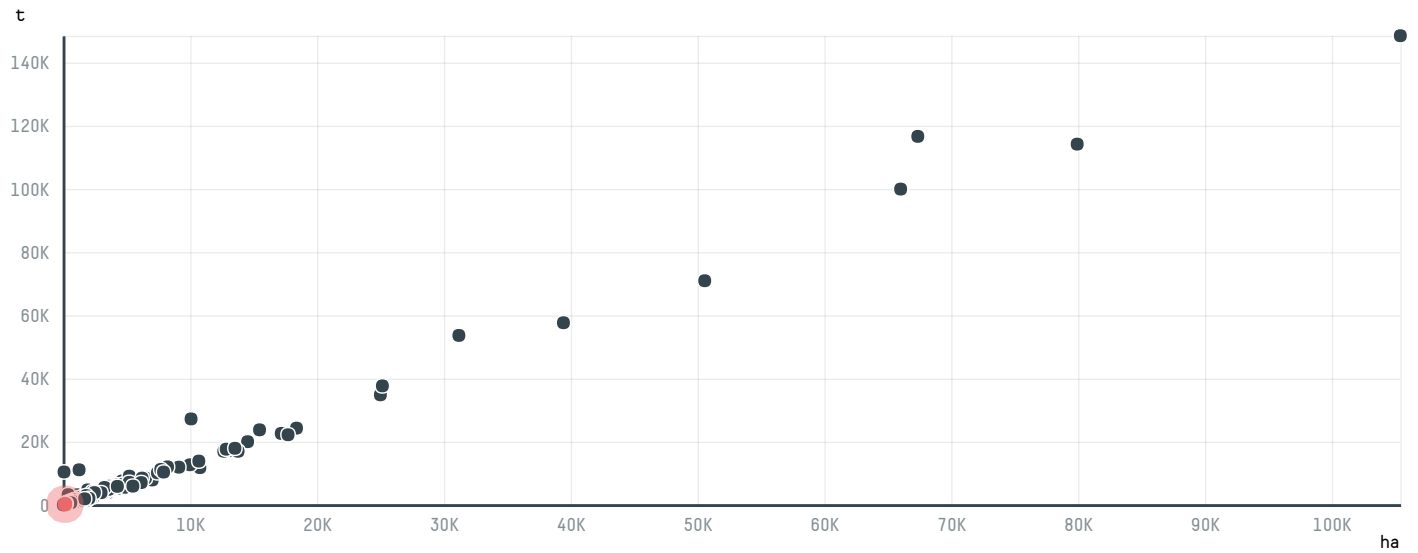

trase

LAVAZZA S.P.A. (EXP-0202/14)

ACTIVITY COMMODITY COUNTRY YEAR
Importer **Coffee** **Brazil** **2015**

LAVAZZA S.P.A. (EXP-0202/14) was the 552nd largest importer of coffee from BRAZIL in 2015, accounting for 200 tons. As an importer, LAVAZZA S.P.A. (EXP-0202/14) sources from 23 municipalities, or 3% of the coffee production municipalities. The main destination of the coffee imported by LAVAZZA S.P.A. (EXP-0202/14) is ITALY, accounting for 100% of the total.

TOP DESTINATION COUNTRIES OF COFFEE IMPORTED BY LAVAZZA S.P.A. (EXP-0202/14):

COMPARING COMPANIES IMPORTING COFFEE FROM BRAZIL IN 2015

Trase is a partnership between

In collaboration with

and many other organizations and individuals.