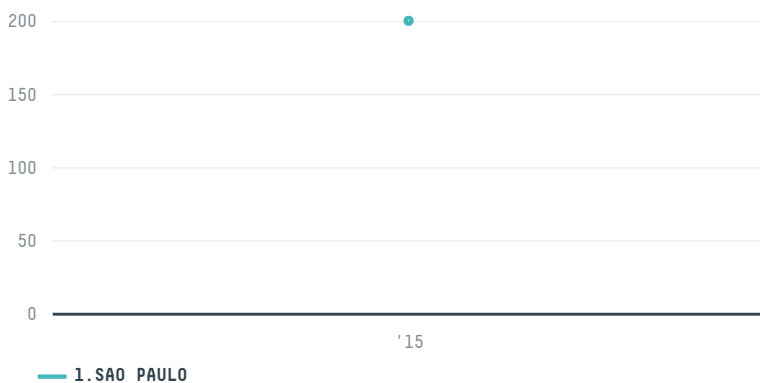

TOP DESTINATION COUNTRIES OF COFFEE IMPORTED BY LAVAZZA S.P.A. (EXP-0202/14):