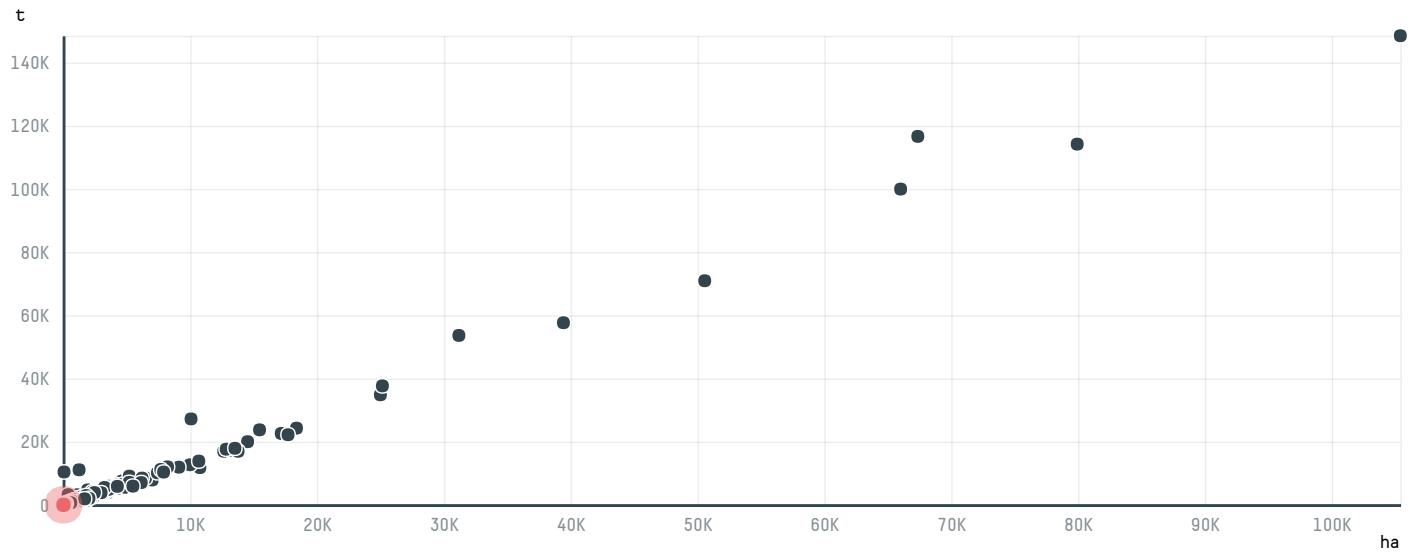

COMPARING COMPANIES IMPORTING COFFEE FROM BRAZIL IN 2015

Trase is a partnership between

In collaboration with

and many other organizations and individuals.

Donors

[Terms of Use](#) · [Privacy policy](#) · [Cookie policy](#) · [Contact us](#)