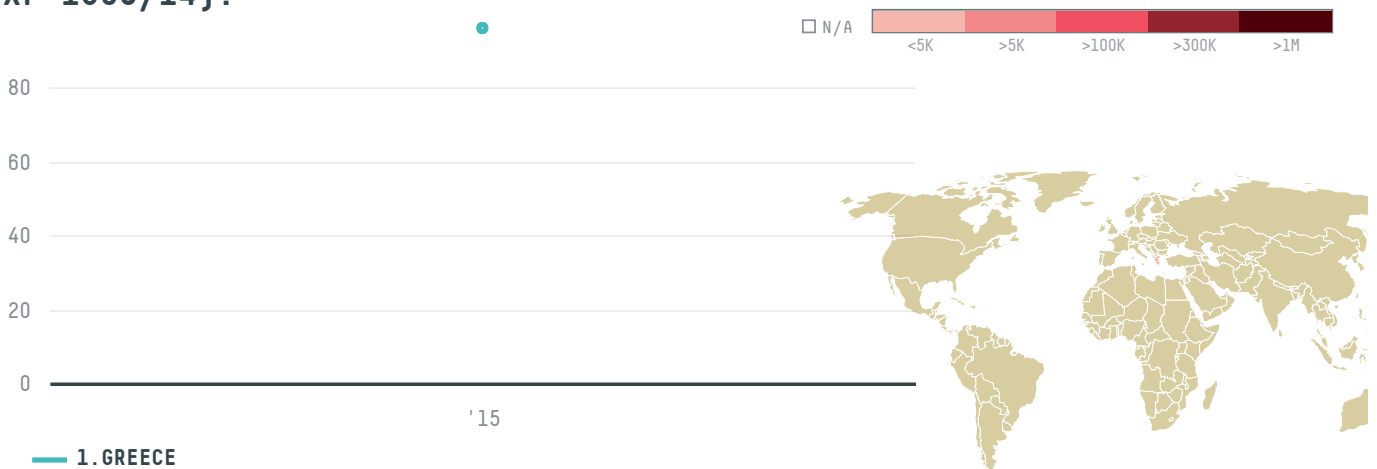

TOP DESTINATION COUNTRIES OF COFFEE IMPORTED BY MERCON COFFEE CORPORATION (EXP-1093/14):

This website uses cookies to provide you with an improved user experience. By continuing to browse this site, you consent to the use of cookies and similar technologies. Please visit our [privacy policy](#) for further details.

I AGREE