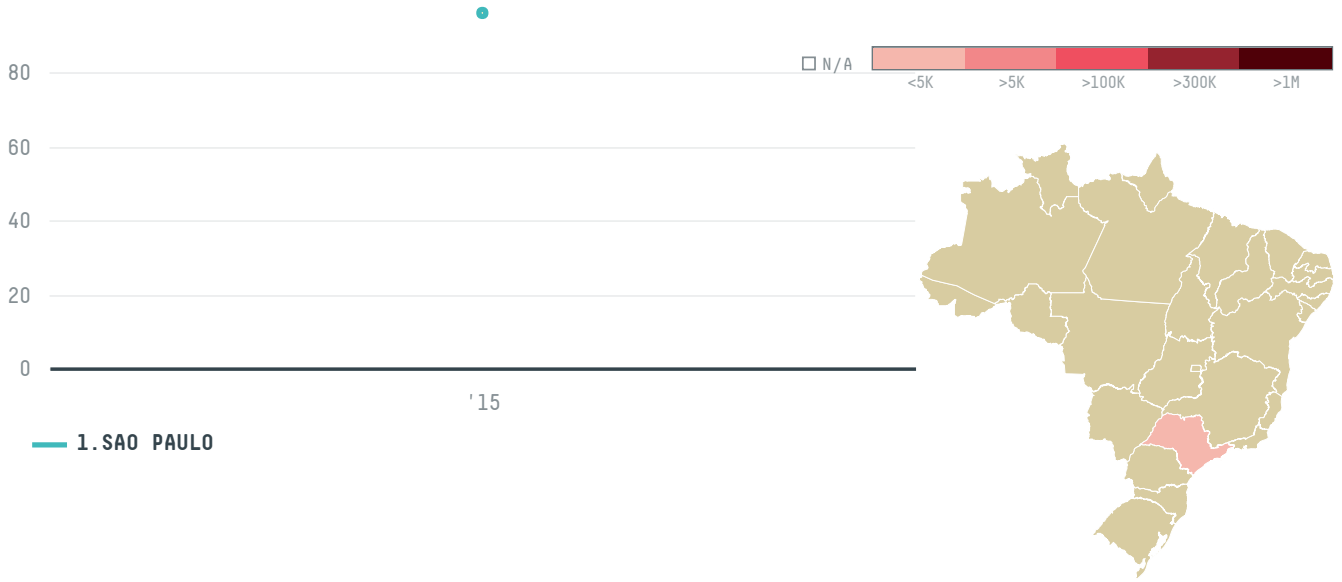

Trase is a partnership
between

In collaboration with

and many other organizations

Donors

This website uses cookies to provide you with an improved user experience. By continuing to browse this site, you consent to the use of cookies and similar technologies. Please visit our [privacy policy](#) for further details.

I AGREE