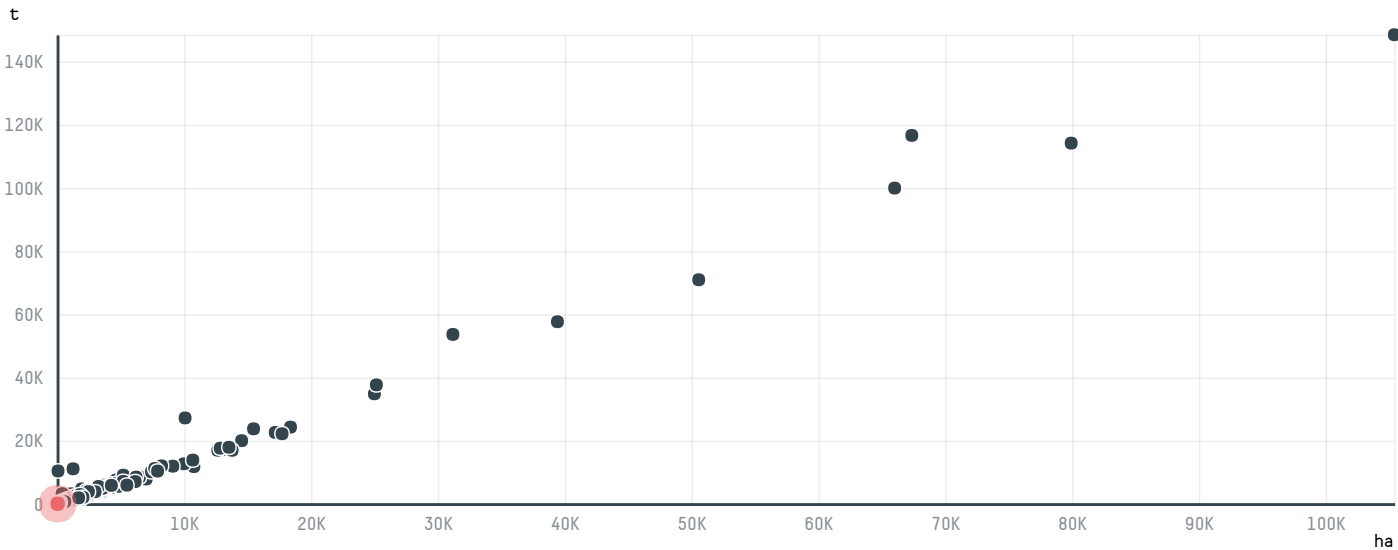

COMPARING COMPANIES IMPORTING COFFEE FROM BRAZIL IN 2015

Trase is a partnership between

In collaboration with

and many other organizations and individuals.

Donors

[Terms of Use](#) · [Privacy policy](#) · [Cookie policy](#) · [Contact us](#)

This website uses cookies to provide you with an improved user experience. By continuing to browse this site, you consent to the use of cookies and similar technologies. Please visit our [privacy policy](#) for further details.

I AGREE