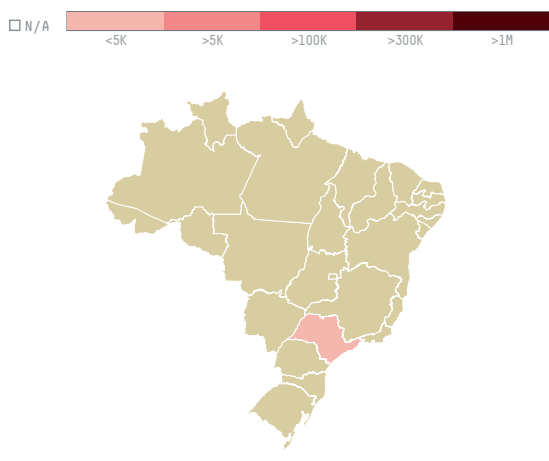

trase

HAMBURG COFFEE COMPANY, HACOFCO MBH (EXP-0550/15B)

ACTIVITY: **Importer**
COMMODITY: **Coffee**
COUNTRY: **Brazil**
YEAR: **2015**

HAMBURG COFFEE COMPANY, HACOFCO MBH (EXP-0550/15B) was the 1122nd largest importer of coffee from BRAZIL in 2015, accounting for 43 tons. As an importer, HAMBURG COFFEE COMPANY, HACOFCO MBH (EXP-0550/15B) sources from 49 municipalities, or 6% of the coffee production municipalities. The main destination of the coffee imported by HAMBURG COFFEE COMPANY, HACOFCO MBH (EXP-0550/15B) is GERMANY, accounting for 100% of the total.

TOP DESTINATION COUNTRIES OF COFFEE IMPORTED BY HAMBURG COFFEE COMPANY, HACOFCO MBH (EXP-0550/15B):

COMPARING COMPANIES IMPORTING COFFEE FROM BRAZIL IN 2015

Trase is a partnership between

In collaboration with