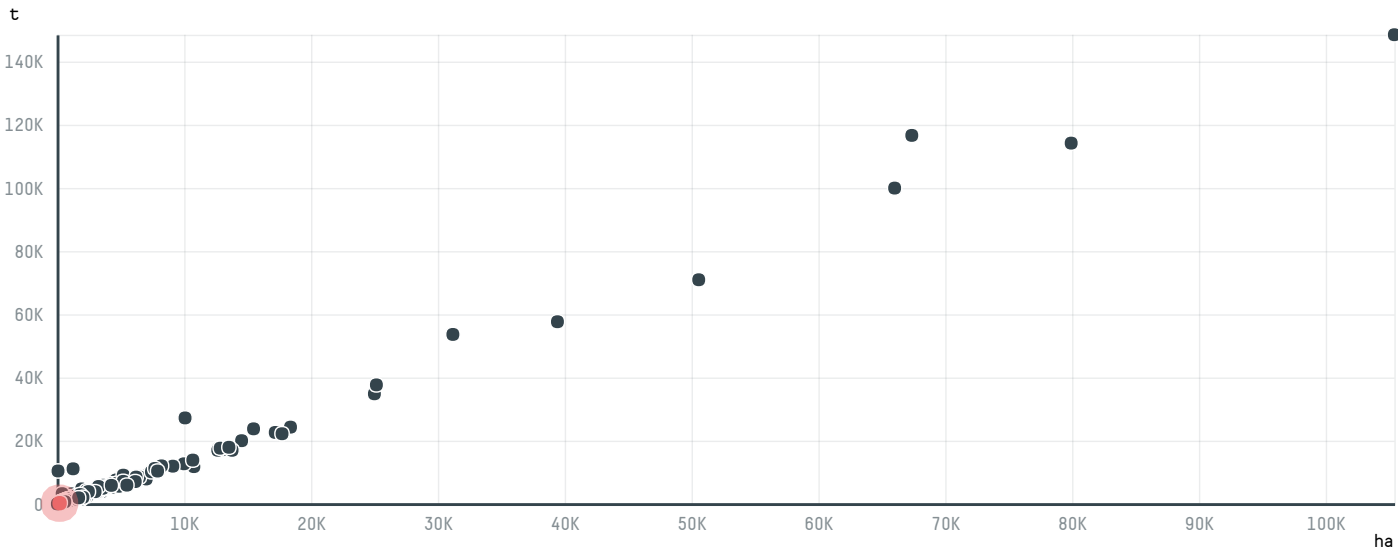

trase

KONINKLIJKE DOUWE EGBERTS BV(EXP-0992/14B)

ACTIVITY COMMODITY COUNTRY YEAR
Importer **Coffee** **Brazil** **2015**

KONINKLIJKE DOUWE EGBERTS BV(EXP-0992/14B) was the 522nd largest importer of coffee from BRAZIL in 2015, accounting for 216 tons. As an importer, KONINKLIJKE DOUWE EGBERTS BV(EXP-0992/14B) sources from 11 municipalities, or 1% of the coffee production municipalities. The main destination of the coffee imported by KONINKLIJKE DOUWE EGBERTS BV(EXP-0992/14B) is FRANCE, accounting for 100% of the total.

TOP DESTINATION COUNTRIES OF COFFEE IMPORTED BY KONINKLIJKE DOUWE EGBERTS BV(EXP-0992/14B):

COMPARING COMPANIES IMPORTING COFFEE FROM BRAZIL IN 2015

Trase is a partnership between

In collaboration with

and many other organizations and individuals.