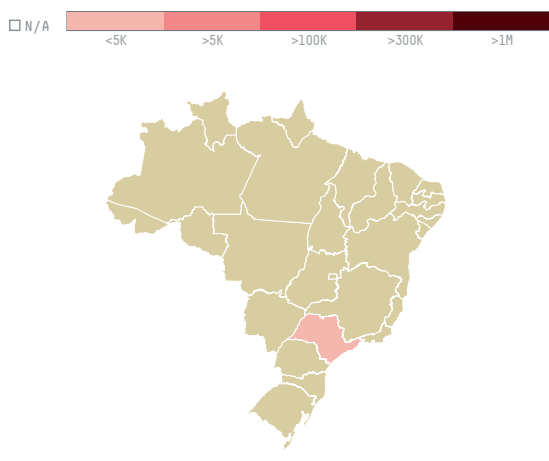

trase

KONINKLIJKE DOUWE EGBERTS BV(EXP-0992/14B)

ACTIVITY COMMODITY COUNTRY YEAR
Importer **Coffee** **Brazil** **2015**

KONINKLIJKE DOUWE EGBERTS BV(EXP-0992/14B) was the 522nd largest importer of coffee from BRAZIL in 2015, accounting for 216 tons. As an importer, KONINKLIJKE DOUWE EGBERTS BV(EXP-0992/14B) sources from 11 municipalities, or 1% of the coffee production municipalities. The main destination of the coffee imported by KONINKLIJKE DOUWE EGBERTS BV(EXP-0992/14B) is FRANCE, accounting for 100% of the total.

TOP DESTINATION COUNTRIES OF COFFEE IMPORTED BY KONINKLIJKE DOUWE EGBERTS BV(EXP-0992/14B):

COMPARING COMPANIES IMPORTING COFFEE FROM BRAZIL IN 2015

Trase is a partnership between

In collaboration with

and many other organizations and individuals.