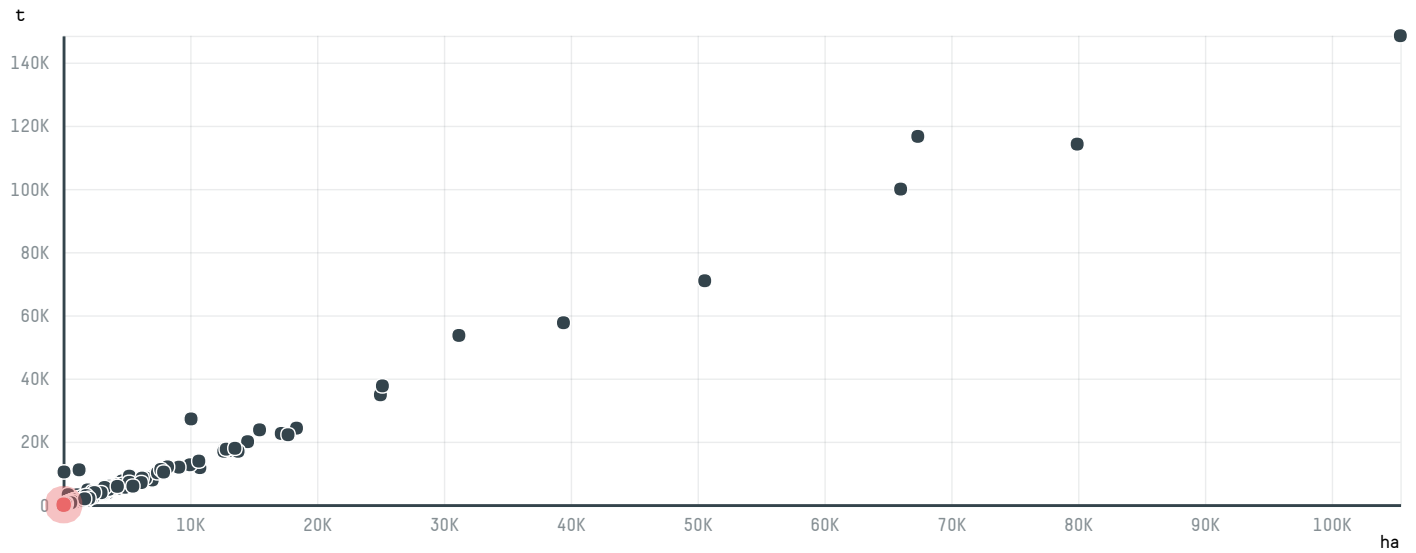

COMPARING COMPANIES IMPORTING COFFEE FROM BRAZIL IN 2015

Trase is a partnership between

In collaboration with

and many other organizations and individuals.

Donors

[Terms of Use](#) · [Privacy policy](#) · [Cookie policy](#) · [Contact us](#)