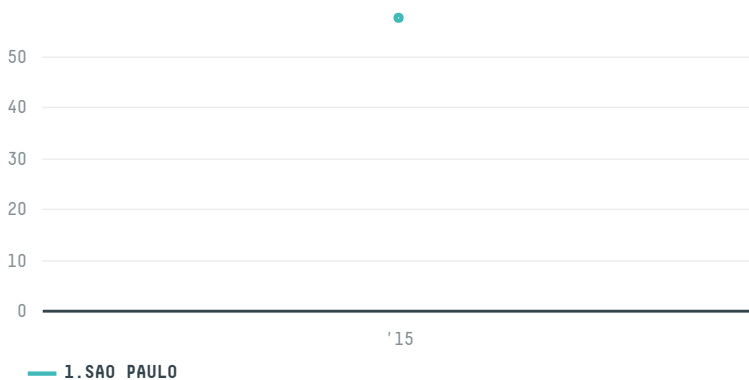

TOP DESTINATION COUNTRIES OF COFFEE IMPORTED BY RGC COFFEE INC (EXP-0671/14):