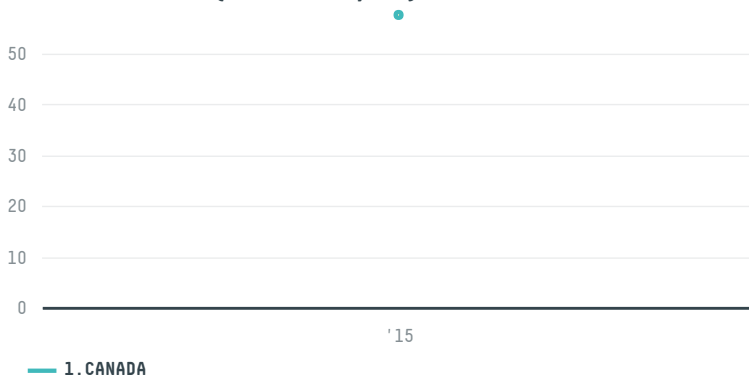

TOP DESTINATION COUNTRIES OF COFFEE IMPORTED BY RGC COFFEE INC (EXP-0671/14):