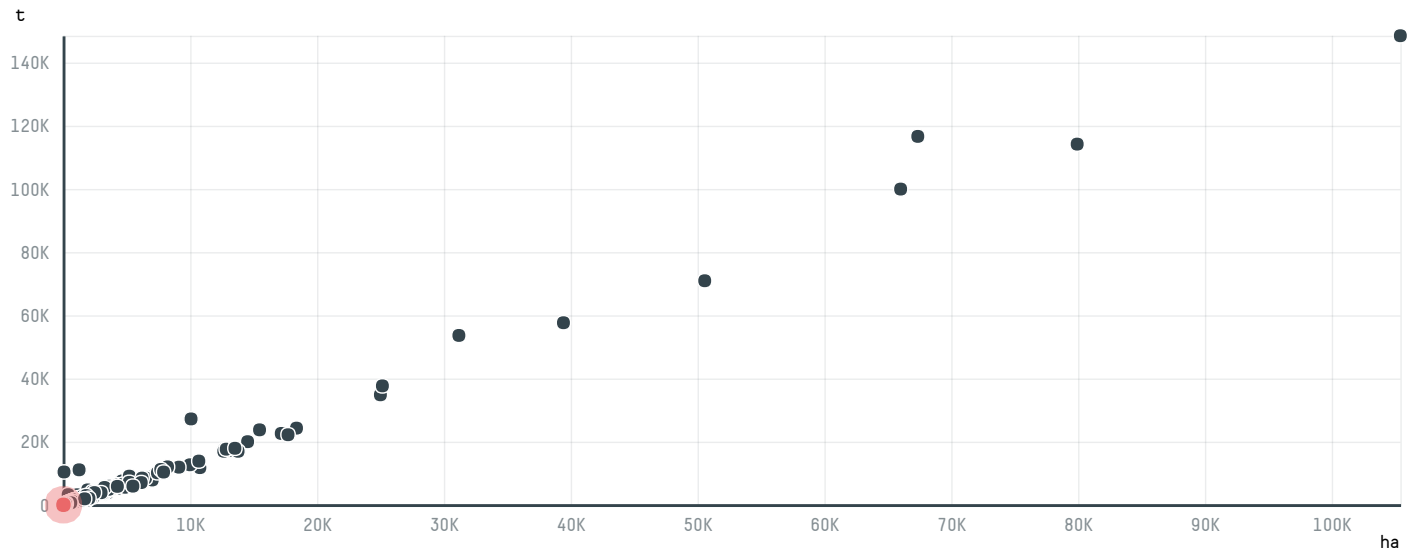

COMPARING COMPANIES IMPORTING COFFEE FROM BRAZIL IN 2015

Trase is a partnership between

In collaboration with

and many other organizations and individuals.

Donors

[Terms of Use](#) · [Privacy policy](#) · [Cookie policy](#) · [Contact us](#)