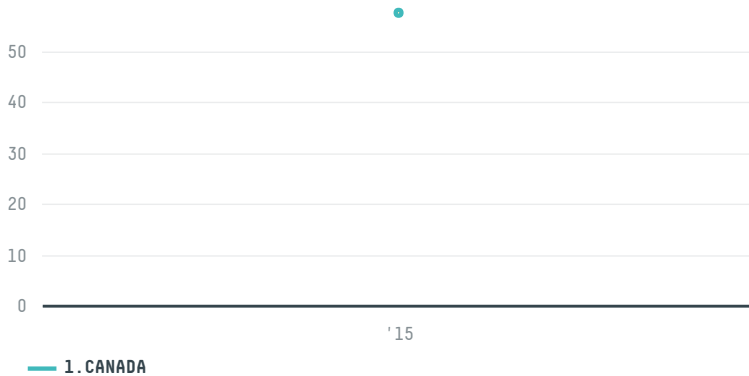

TOP DESTINATION COUNTRIES OF COFFEE IMPORTED BY COFFEE AMERICA (USA) CORPORATION (EXP-0583/15B):