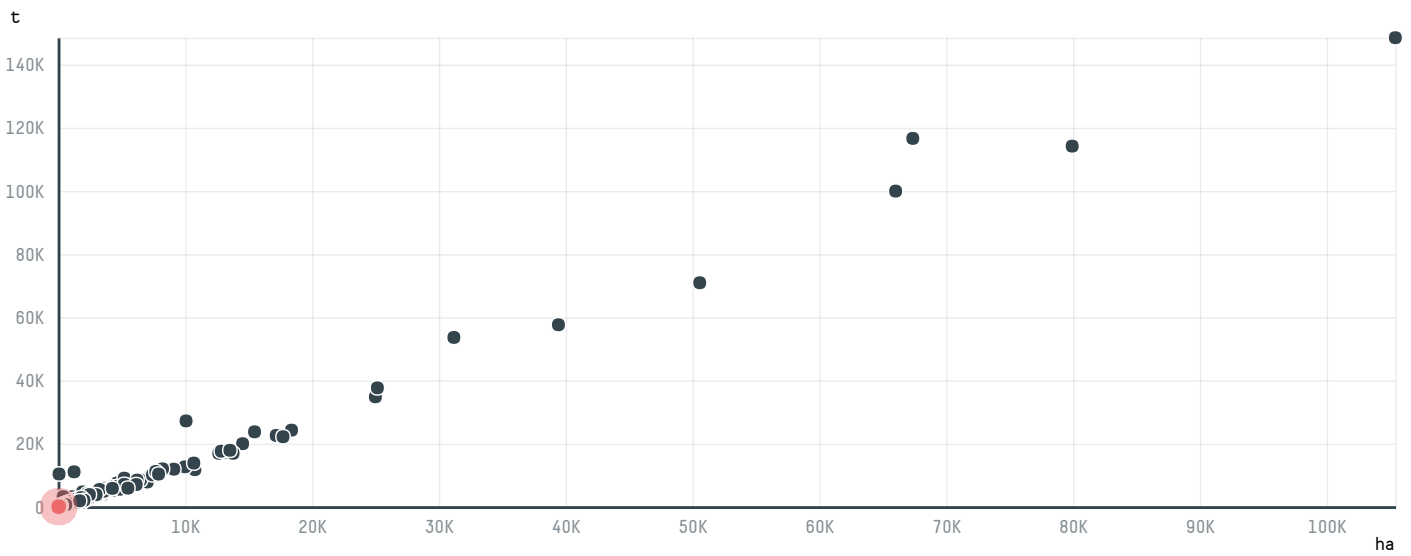

COMPARING COMPANIES IMPORTING COFFEE FROM BRAZIL IN 2015

Trase is a partnership between

In collaboration with

and many other organizations and individuals.

Donors

[Terms of Use](#) · [Privacy policy](#) · [Cookie policy](#) · [Contact us](#)

This website uses cookies to provide you with an improved user experience. By continuing to browse this site, you consent to the use of cookies and similar technologies. Please visit our [privacy policy](#) for further details.

I AGREE