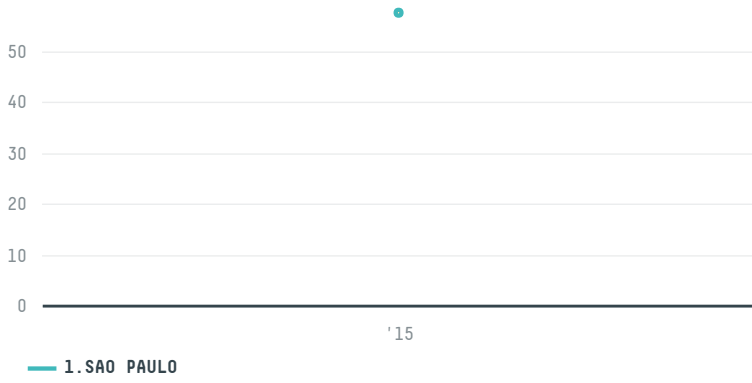

COMPARING COMPANIES IMPORTING COFFEE FROM BRAZIL IN 2015

Trase is a partnership between

In collaboration with

and many other organizations and individuals.

Donors

[Terms of Use](#) · [Privacy policy](#) · [Cookie policy](#) · [Contact us](#)

This website uses cookies to provide you with an improved user experience. By continuing to browse this site, you consent to the use of cookies and similar technologies. Please visit our [privacy policy](#) for further details.

I AGREE