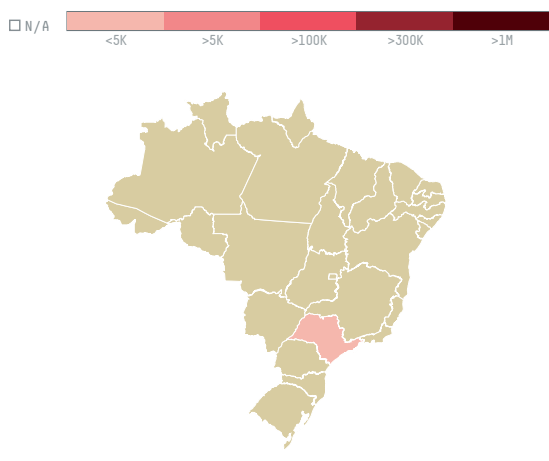

trase

COFFEE AMERICA (USA) CORPORATION (EXP-0582/15B)

ACTIVITY	COMMODITY	COUNTRY	YEAR
Importer	Coffee	Brazil	2015

COFFEE AMERICA (USA) CORPORATION (EXP-0582/15B) was the 1214th largest importer of coffee from BRAZIL in 2015, accounting for 38 tons. As an importer, COFFEE AMERICA (USA) CORPORATION (EXP-0582/15B) sources from 2 municipalities, or 0% of the coffee production municipalities. The main destination of the coffee imported by COFFEE AMERICA (USA) CORPORATION (EXP-0582/15B) is CANADA, accounting for 100% of the total.

TOP DESTINATION COUNTRIES OF COFFEE IMPORTED BY COFFEE AMERICA (USA) CORPORATION (EXP-0582/15B):

COMPARING COMPANIES IMPORTING COFFEE FROM BRAZIL IN 2015

Trase is a partnership between

In collaboration with