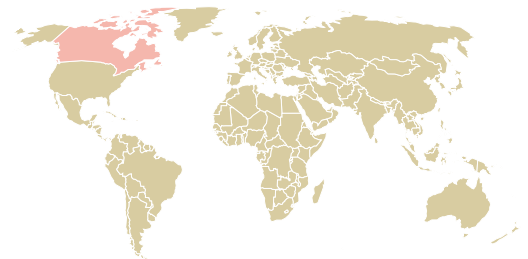

trase

COFFEE AMERICA (USA) CORPORATION (EXP-0582/15B)

ACTIVITY	COMMODITY	COUNTRY	YEAR
Importer	Coffee	Brazil	2015

COFFEE AMERICA (USA) CORPORATION (EXP-0582/15B) was the 1214th largest importer of coffee from BRAZIL in 2015, accounting for 38 tons. As an importer, COFFEE AMERICA (USA) CORPORATION (EXP-0582/15B) sources from 2 municipalities, or 0% of the coffee production municipalities. The main destination of the coffee imported by COFFEE AMERICA (USA) CORPORATION (EXP-0582/15B) is CANADA, accounting for 100% of the total.

TOP DESTINATION COUNTRIES OF COFFEE IMPORTED BY COFFEE AMERICA (USA) CORPORATION (EXP-0582/15B):

COMPARING COMPANIES IMPORTING COFFEE FROM BRAZIL IN 2015

Trase is a partnership between

In collaboration with