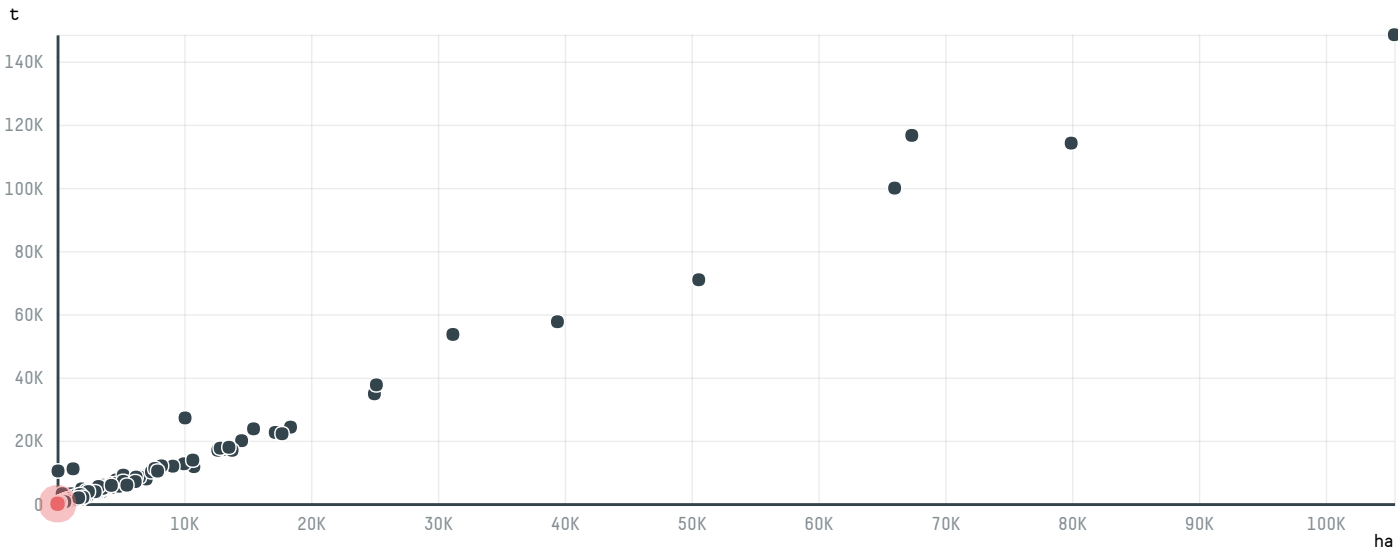

COMPARING COMPANIES IMPORTING COFFEE FROM BRAZIL IN 2015

Trase is a partnership between

In collaboration with

and many other organizations and individuals.

Donors

[Terms of Use](#) · [Privacy policy](#) · [Cookie policy](#) · [Contact us](#)

This website uses cookies to provide you with an improved user experience. By continuing to browse this site, you consent to the use of cookies and similar technologies. Please visit our [privacy policy](#) for further details.

I AGREE