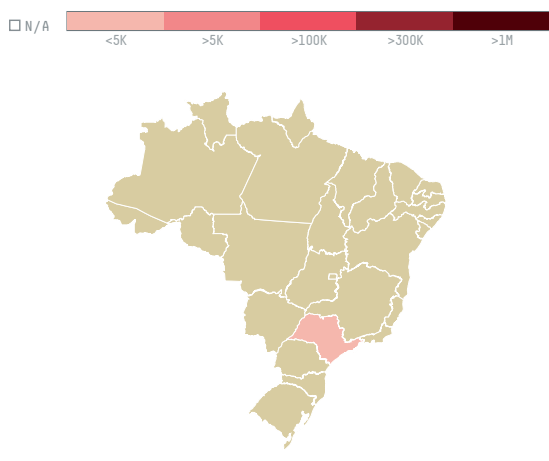

trase

MERCON COFFEE CORPORATION (USA) (EXP-0305/14)

| ACTIVITY | COMMODITY | COUNTRY | YEAR |
|-----------------|---------------|---------------|-------------|
| Importer | Coffee | Brazil | 2015 |

MERCON COFFEE CORPORATION (USA) (EXP-0305/14) was the 617th largest importer of coffee from BRAZIL in 2015, accounting for 173 tons. As an importer, MERCON COFFEE CORPORATION (USA) (EXP-0305/14) sources from 22 municipalities, or 3% of the coffee production municipalities. The main destination of the coffee imported by MERCON COFFEE CORPORATION (USA) (EXP-0305/14) is BELGIUM, accounting for 100% of the total.

TOP DESTINATION COUNTRIES OF COFFEE IMPORTED BY MERCON COFFEE CORPORATION (USA) (EXP-0305/14):

COMPARING COMPANIES IMPORTING COFFEE FROM BRAZIL IN 2015

Trase is a partnership between

In collaboration with