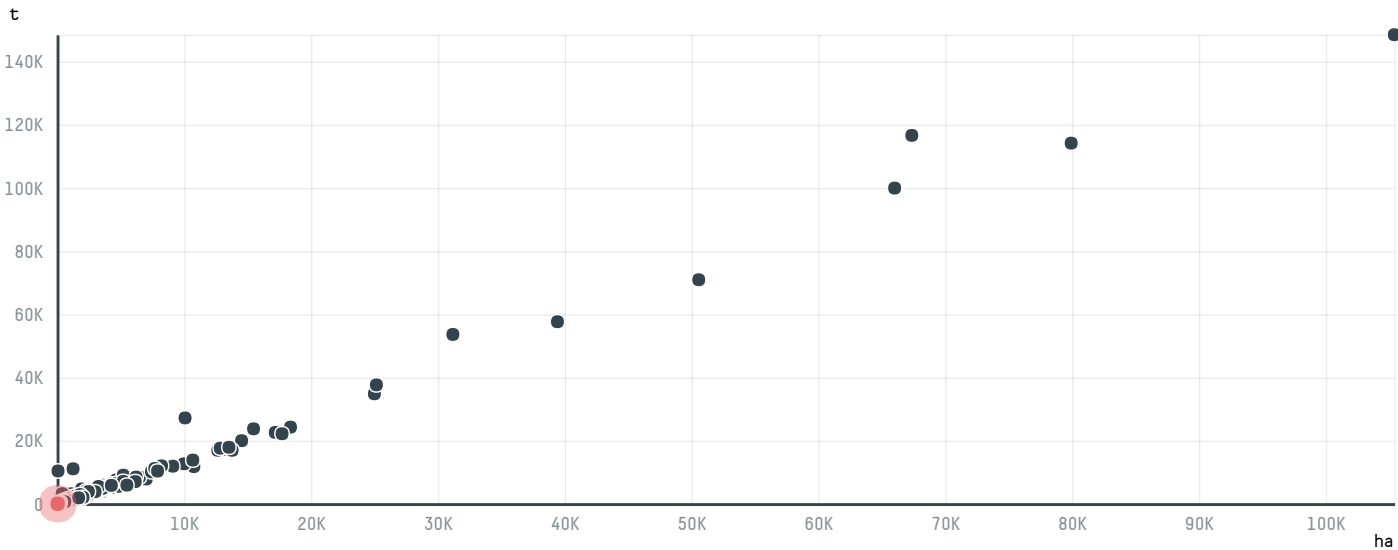

trase

THE SERENGETI TRADING COMPANY (EXP-1075/14)

ACTIVITY: **Importer** COMMODITY: **Coffee** COUNTRY: **Brazil** YEAR: **2015**

THE SERENGETI TRADING COMPANY (EXP-1075/14) was the 1212th largest importer of coffee from BRAZIL in 2015, accounting for 38 tons. As an importer, THE SERENGETI TRADING COMPANY (EXP-1075/14) sources from 37 municipalities, or 5% of the coffee production municipalities. The main destination of the coffee imported by THE SERENGETI TRADING COMPANY (EXP-1075/14) is UNITED STATES, accounting for 100% of the total.

TOP DESTINATION COUNTRIES OF COFFEE IMPORTED BY THE SERENGETI TRADING COMPANY (EXP-1075/14):

COMPARING COMPANIES IMPORTING COFFEE FROM BRAZIL IN 2015

Trase is a partnership between

In collaboration with

and many other organizations and individuals.