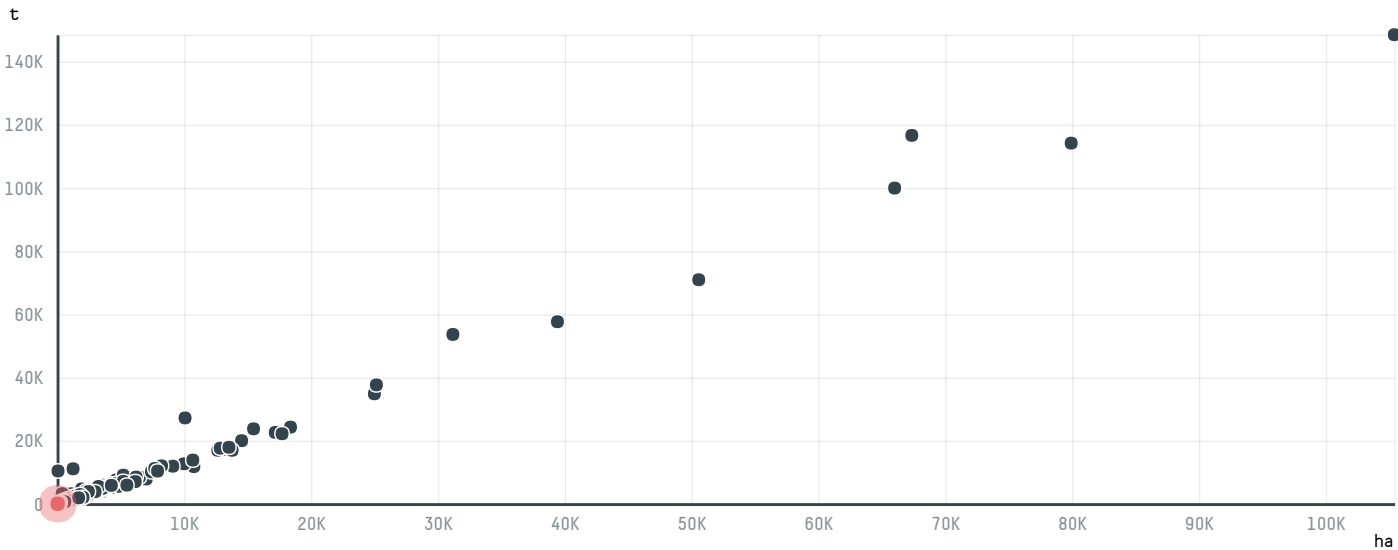

trase

THE SERENGETI TRADING COMPANY (EXP-0996/14)

ACTIVITY: **Importer** COMMODITY: **Coffee** COUNTRY: **Brazil** YEAR: **2015**

THE SERENGETI TRADING COMPANY (EXP-0996/14) was the 1188th largest importer of coffee from BRAZIL in 2015, accounting for 38 tons. As an importer, THE SERENGETI TRADING COMPANY (EXP-0996/14) sources from 37 municipalities, or 5% of the coffee production municipalities. The main destination of the coffee imported by THE SERENGETI TRADING COMPANY (EXP-0996/14) is UNITED STATES, accounting for 100% of the total.

TOP DESTINATION COUNTRIES OF COFFEE IMPORTED BY THE SERENGETI TRADING COMPANY (EXP-0996/14):

COMPARING COMPANIES IMPORTING COFFEE FROM BRAZIL IN 2015

Trase is a partnership between

In collaboration with

and many other organizations and individuals.