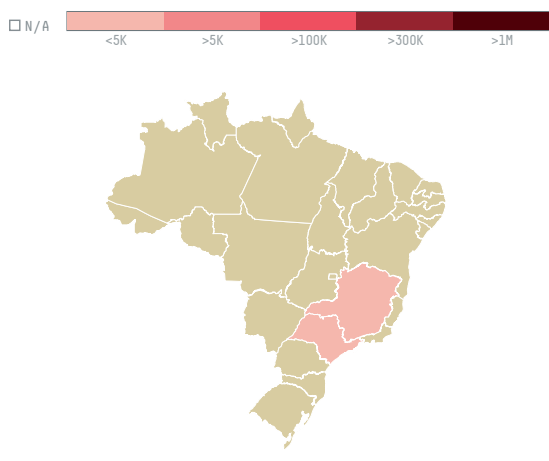

trase

THE SERENGETI TRADING COMPANY (EXP-0560/15)

ACTIVITY	COMMODITY	COUNTRY	YEAR
Importer	Coffee	Brazil	2015

THE SERENGETI TRADING COMPANY (EXP-0560/15) was the 1218th largest importer of coffee from BRAZIL in 2015, accounting for 38 tons. As an importer, THE SERENGETI TRADING COMPANY (EXP-0560/15) sources from 37 municipalities, or 5% of the coffee production municipalities. The main destination of the coffee imported by THE SERENGETI TRADING COMPANY (EXP-0560/15) is UNITED STATES, accounting for 100% of the total.

TOP DESTINATION COUNTRIES OF COFFEE IMPORTED BY THE SERENGETI TRADING COMPANY (EXP-0560/15):

□ N/A <5K >5K >100K >300K >1M

COMPARING COMPANIES IMPORTING COFFEE FROM BRAZIL IN 2015

Trase is a partnership between