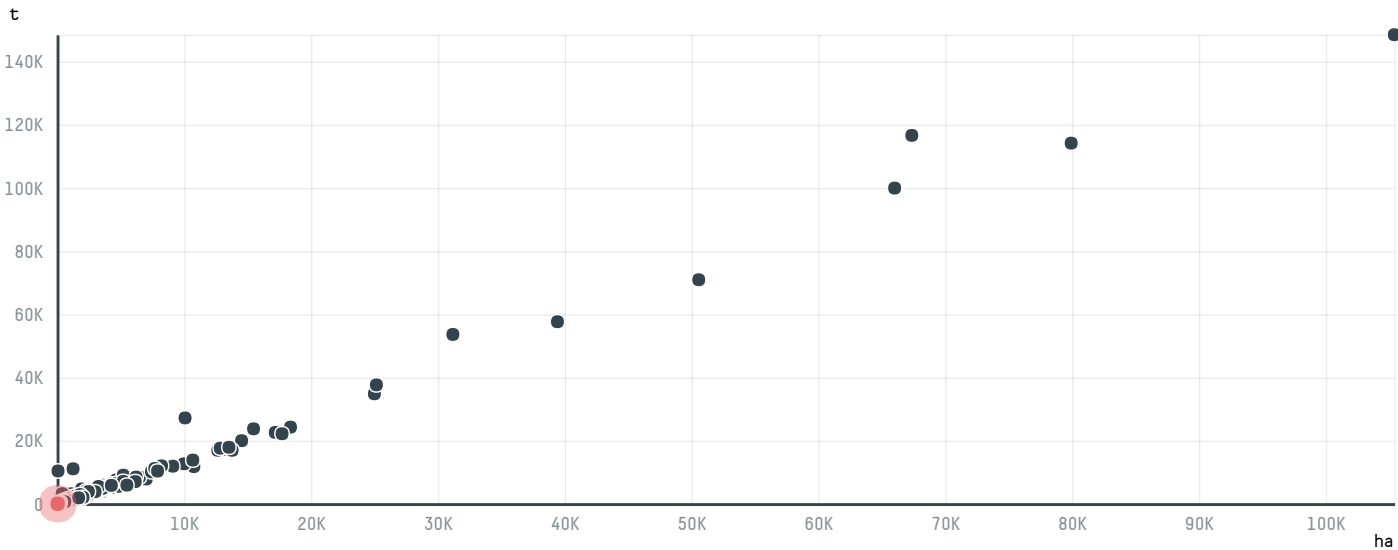

trase

THE SERENGETI TRADING COMPANY (EXP-0560/15)

ACTIVITY	COMMODITY	COUNTRY	YEAR
Importer	Coffee	Brazil	2015

THE SERENGETI TRADING COMPANY (EXP-0560/15) was the 1218th largest importer of coffee from BRAZIL in 2015, accounting for 38 tons. As an importer, THE SERENGETI TRADING COMPANY (EXP-0560/15) sources from 37 municipalities, or 5% of the coffee production municipalities. The main destination of the coffee imported by THE SERENGETI TRADING COMPANY (EXP-0560/15) is UNITED STATES, accounting for 100% of the total.

TOP DESTINATION COUNTRIES OF COFFEE IMPORTED BY THE SERENGETI TRADING COMPANY (EXP-0560/15):

□ N/A <5K >5K >100K >300K >1M

COMPARING COMPANIES IMPORTING COFFEE FROM BRAZIL IN 2015

Trase is a partnership between