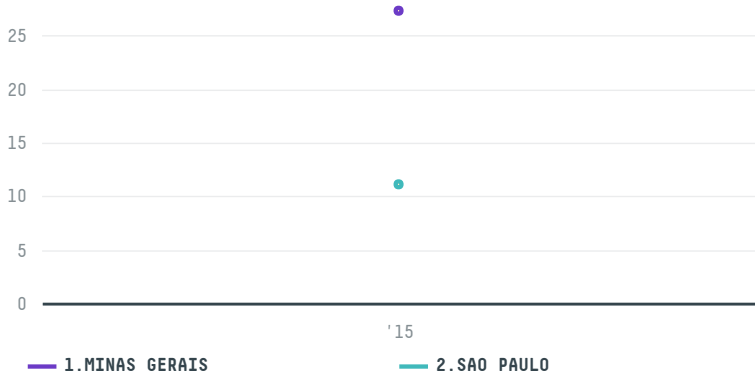

COMPARING COMPANIES IMPORTING COFFEE FROM BRAZIL IN 2015

Trase is a partnership between

In collaboration with

and many other organizations and individuals.

Donors

[Terms of Use](#) · [Privacy policy](#) · [Cookie policy](#) · [Contact us](#)

This website uses cookies to provide you with an improved user experience. By continuing to browse this site, you consent to the use of cookies and similar technologies. Please visit our [privacy policy](#) for further details.

I AGREE