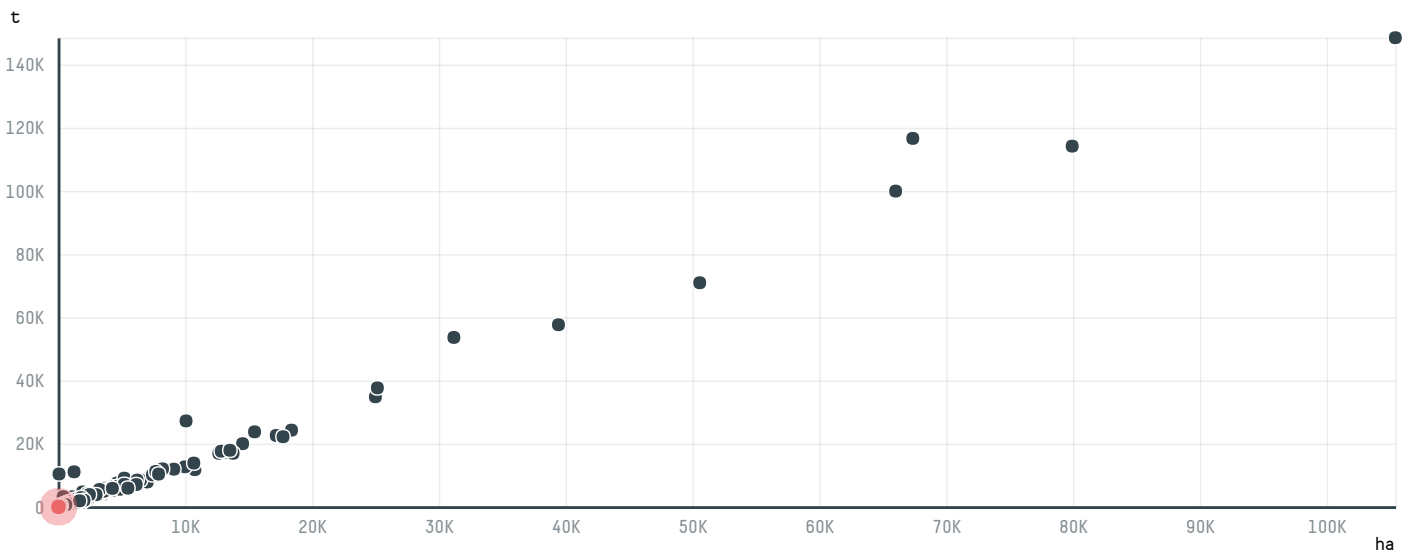

trase

THE SERENGETI TRADING COMPANY (EXP-0559/15A)

ACTIVITY	COMMODITY	COUNTRY	YEAR
Importer	Coffee	Brazil	2015

THE SERENGETI TRADING COMPANY (EXP-0559/15A) was the 1429th largest importer of coffee from BRAZIL in 2015, accounting for 19 tons. As an importer, THE SERENGETI TRADING COMPANY (EXP-0559/15A) sources from 37 municipalities, or 5% of the coffee production municipalities. The main destination of the coffee imported by THE SERENGETI TRADING COMPANY (EXP-0559/15A) is UNITED STATES, accounting for 100% of the total.

TOP DESTINATION COUNTRIES OF COFFEE IMPORTED BY THE SERENGETI TRADING COMPANY (EXP-0559/15A):

□ N/A <5K >5K >100K >300K >1M

COMPARING COMPANIES IMPORTING COFFEE FROM BRAZIL IN 2015

Trase is a partnership between