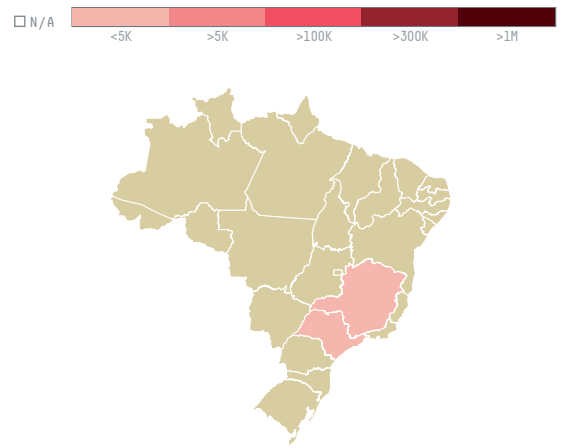

trase

THE SERENGETI TRADING COMPANY (EXP-0559/15A)

ACTIVITY	COMMODITY	COUNTRY	YEAR
Importer	Coffee	Brazil	2015

THE SERENGETI TRADING COMPANY (EXP-0559/15A) was the 1429th largest importer of coffee from BRAZIL in 2015, accounting for 19 tons. As an importer, THE SERENGETI TRADING COMPANY (EXP-0559/15A) sources from 37 municipalities, or 5% of the coffee production municipalities. The main destination of the coffee imported by THE SERENGETI TRADING COMPANY (EXP-0559/15A) is UNITED STATES, accounting for 100% of the total.

TOP DESTINATION COUNTRIES OF COFFEE IMPORTED BY THE SERENGETI TRADING COMPANY (EXP-0559/15A):

□ N/A <5K >5K >100K >300K >1M

COMPARING COMPANIES IMPORTING COFFEE FROM BRAZIL IN 2015

Trase is a partnership between