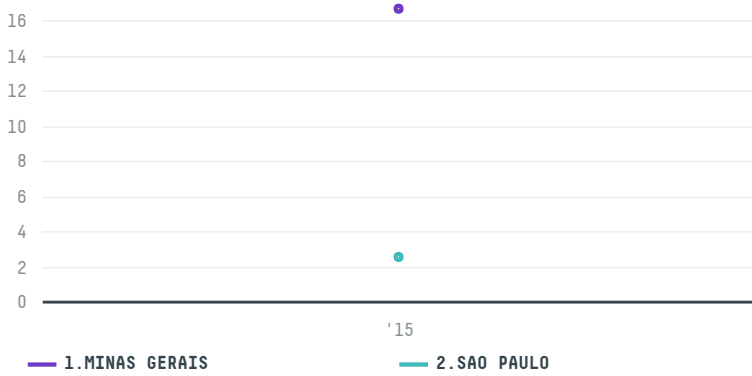

COMPARING COMPANIES IMPORTING COFFEE FROM BRAZIL IN 2015

Trase is a partnership between

In collaboration with

and many other organizations and individuals.

Donors

[Terms of Use](#) · [Privacy policy](#) · [Cookie policy](#) · [Contact us](#)

This website uses cookies to provide you with an improved user experience. By continuing to browse this site, you consent to the use of cookies and similar technologies. Please visit our [privacy policy](#) for further details.

I AGREE