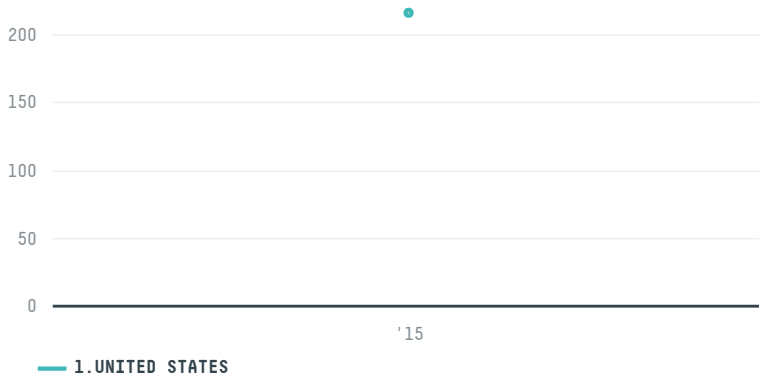

TOP DESTINATION COUNTRIES OF COFFEE IMPORTED BY THE FOLGER COFFEE COMPANY (EXP-0946/14):