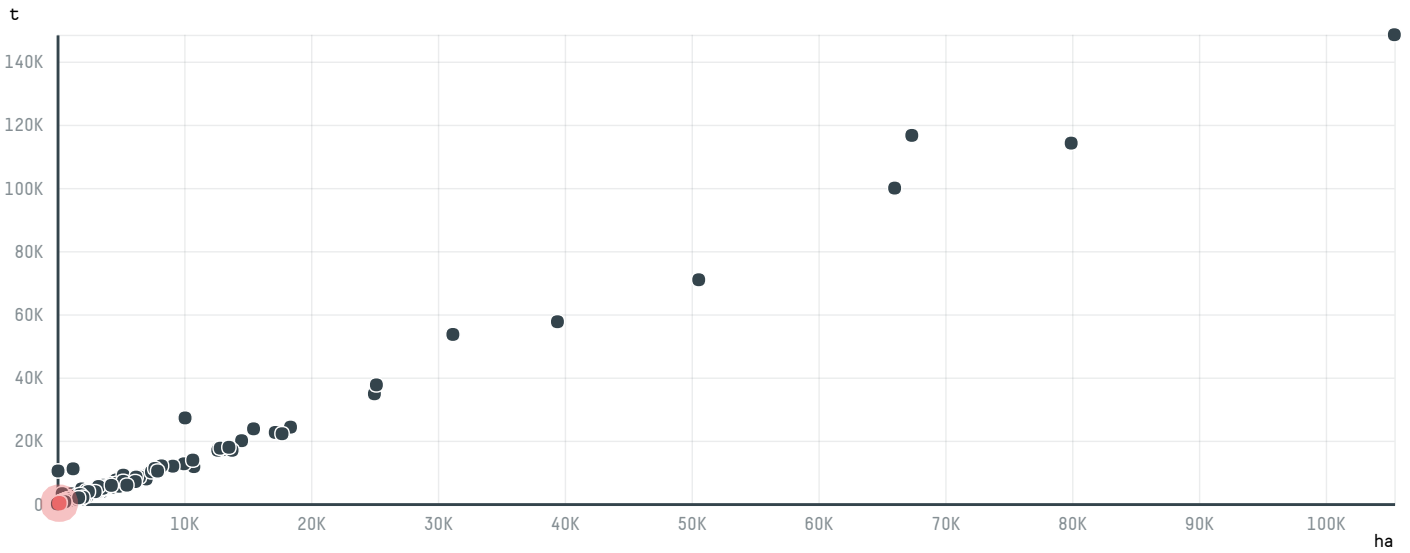

COMPARING COMPANIES IMPORTING COFFEE FROM BRAZIL IN 2015

Trase is a partnership between

In collaboration with

and many other organizations and individuals.

Donors

[Terms of Use](#) · [Privacy policy](#) · [Cookie policy](#) · [Contact us](#)

This website uses cookies to provide you with an improved user experience. By continuing to browse this site, you consent to the use of cookies and similar technologies. Please visit our [privacy policy](#) for further details.

I AGREE