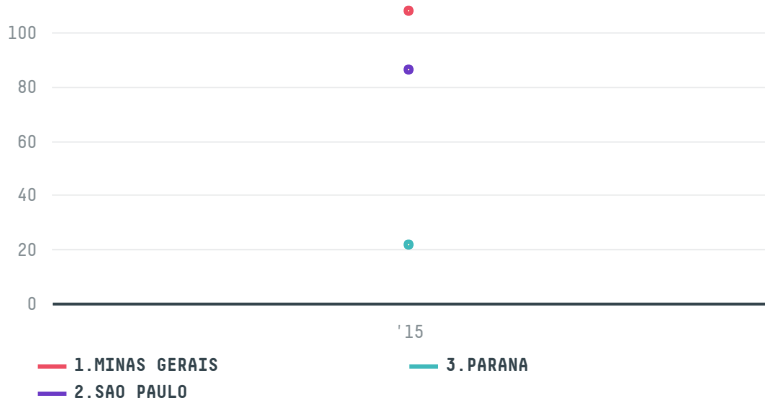

COMPARING COMPANIES IMPORTING COFFEE FROM BRAZIL IN 2015

Trase is a partnership between

In collaboration with

and many other organizations and individuals.

Donors

[Terms of Use](#) · [Privacy policy](#) · [Cookie policy](#) · [Contact us](#)

This website uses cookies to provide you with an improved user experience. By continuing to browse this site, you consent to the use of cookies and similar technologies. Please visit our [privacy policy](#) for further details.

I AGREE