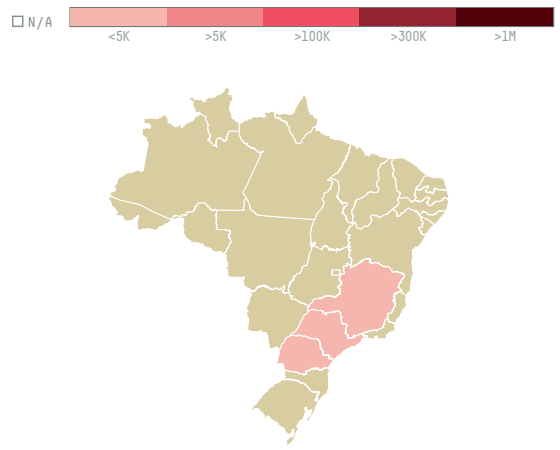

trase

THE FOLGER COFFEE COMPANY (EXP-0946/14)

ACTIVITY	COMMODITY	COUNTRY	YEAR
Importer	Coffee	Brazil	2015

THE FOLGER COFFEE COMPANY (EXP-0946/14) was the 516th largest importer of coffee from BRAZIL in 2015, accounting for 216 tons. As an importer, THE FOLGER COFFEE COMPANY (EXP-0946/14) sources from 37 municipalities, or 5% of the coffee production municipalities. The main destination of the coffee imported by THE FOLGER COFFEE COMPANY (EXP-0946/14) is UNITED STATES, accounting for 100% of the total.

TOP DESTINATION COUNTRIES OF COFFEE IMPORTED BY THE FOLGER COFFEE COMPANY (EXP-0946/14):

COMPARING COMPANIES IMPORTING COFFEE FROM BRAZIL IN 2015

Trase is a partnership between

In collaboration with

and many other organizations and individuals.