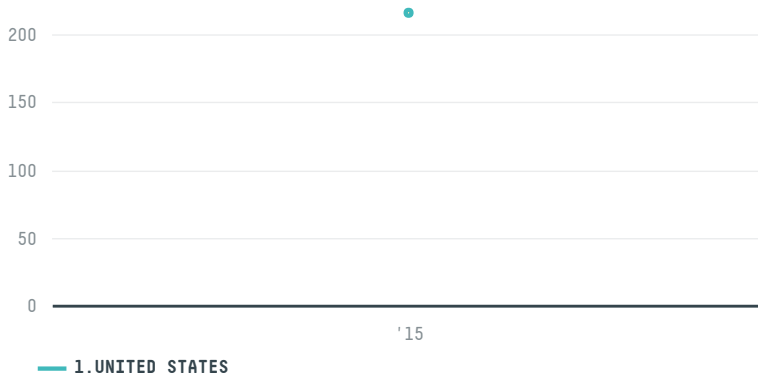

TOP DESTINATION COUNTRIES OF COFFEE IMPORTED BY THE FOLGER COFFEE COMPANY (EXP-0920/14):