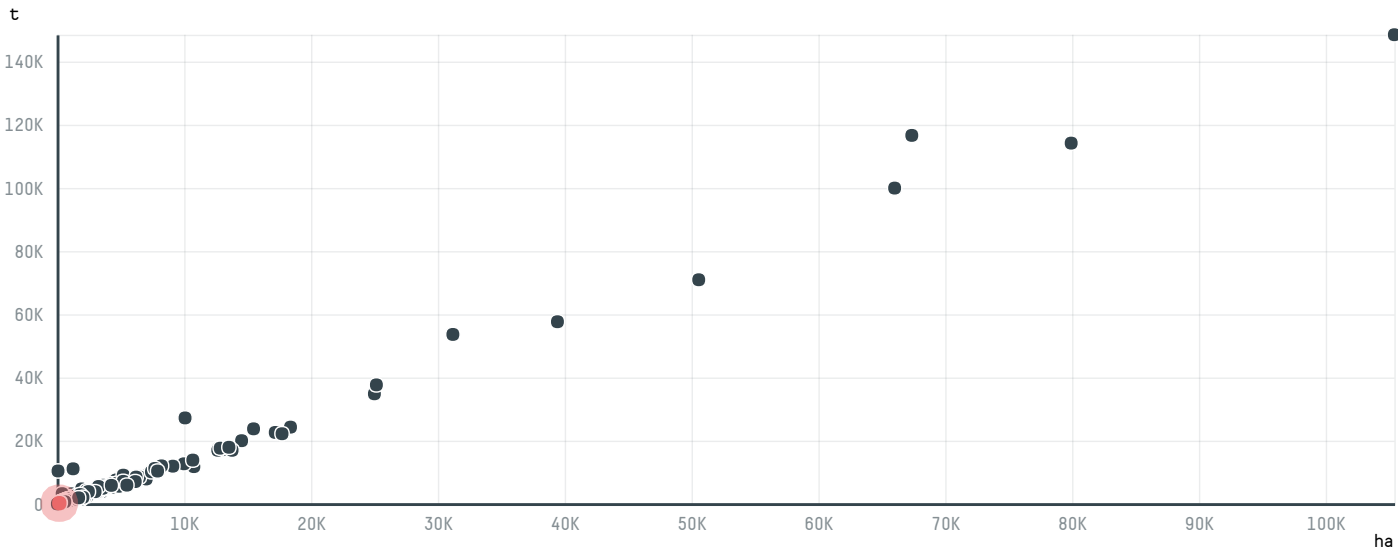

COMPARING COMPANIES IMPORTING COFFEE FROM BRAZIL IN 2015

Trase is a partnership between

In collaboration with

and many other organizations and individuals.

Donors

[Terms of Use](#) · [Privacy policy](#) · [Cookie policy](#) · [Contact us](#)

This website uses cookies to provide you with an improved user experience. By continuing to browse this site, you consent to the use of cookies and similar technologies. Please visit our [privacy policy](#) for further details.

I AGREE