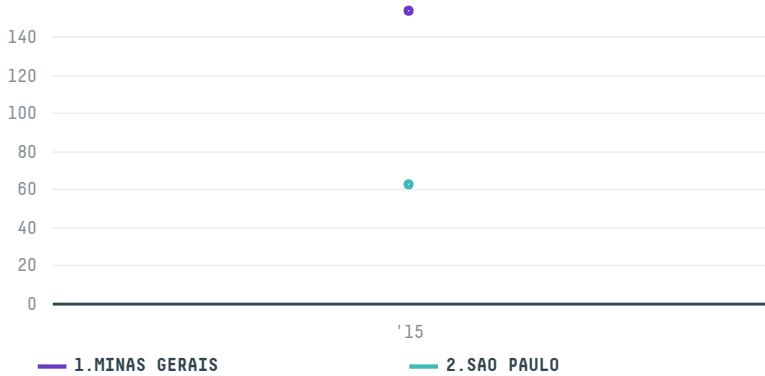

COMPARING COMPANIES IMPORTING COFFEE FROM BRAZIL IN 2015

Trase is a partnership between

In collaboration with

and many other organizations and individuals.

Donors

[Terms of Use](#) · [Privacy policy](#) · [Cookie policy](#) · [Contact us](#)

This website uses cookies to provide you with an improved user experience. By continuing to browse this site, you consent to the use of cookies and similar technologies. Please visit our [privacy policy](#) for further details.

I AGREE