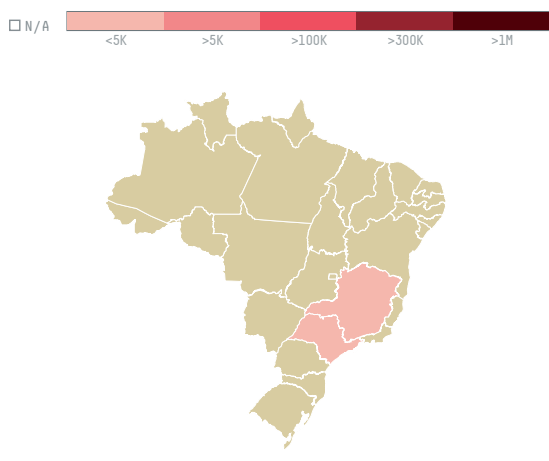

trase

THE FOLGER COFFEE COMPANY (EXP-0920/14)

ACTIVITY	COMMODITY	COUNTRY	YEAR
Importer	Coffee	Brazil	2015

THE FOLGER COFFEE COMPANY (EXP-0920/14) was the 523rd largest importer of coffee from BRAZIL in 2015, accounting for 216 tons. As an importer, THE FOLGER COFFEE COMPANY (EXP-0920/14) sources from 37 municipalities, or 5% of the coffee production municipalities. The main destination of the coffee imported by THE FOLGER COFFEE COMPANY (EXP-0920/14) is UNITED STATES, accounting for 100% of the total.

TOP DESTINATION COUNTRIES OF COFFEE IMPORTED BY THE FOLGER COFFEE COMPANY (EXP-0920/14):

COMPARING COMPANIES IMPORTING COFFEE FROM BRAZIL IN 2015

Trase is a partnership between

In collaboration with

and many other organizations and individuals.