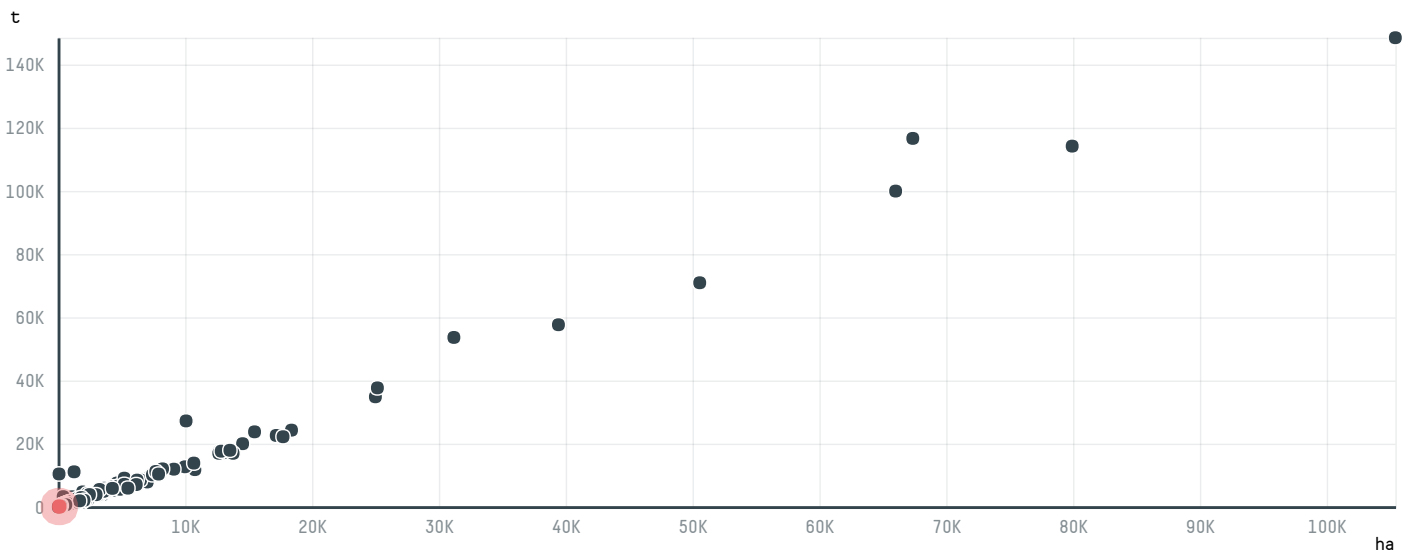

COMPARING COMPANIES IMPORTING COFFEE FROM BRAZIL IN 2015

Trase is a partnership between

In collaboration with

and many other organizations and individuals.

Donors

[Terms of Use](#) · [Privacy policy](#) · [Cookie policy](#) · [Contact us](#)

This website uses cookies to provide you with an improved user experience. By continuing to browse this site, you consent to the use of cookies and similar technologies. Please visit our [privacy policy](#) for further details.

I AGREE