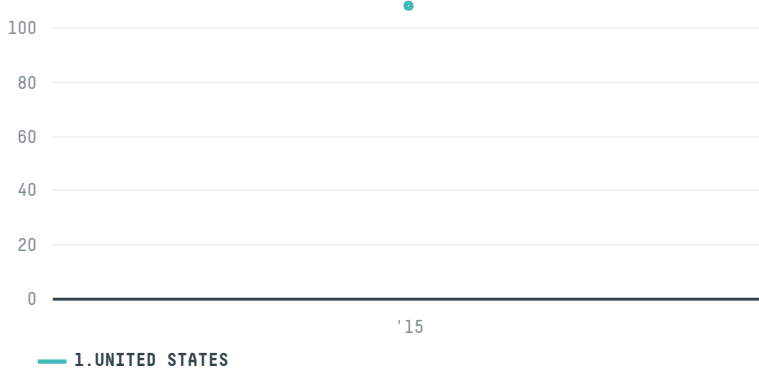

TOP DESTINATION COUNTRIES OF COFFEE IMPORTED BY THE FOLGER COFFEE COMPANY (EXP-0655/15):