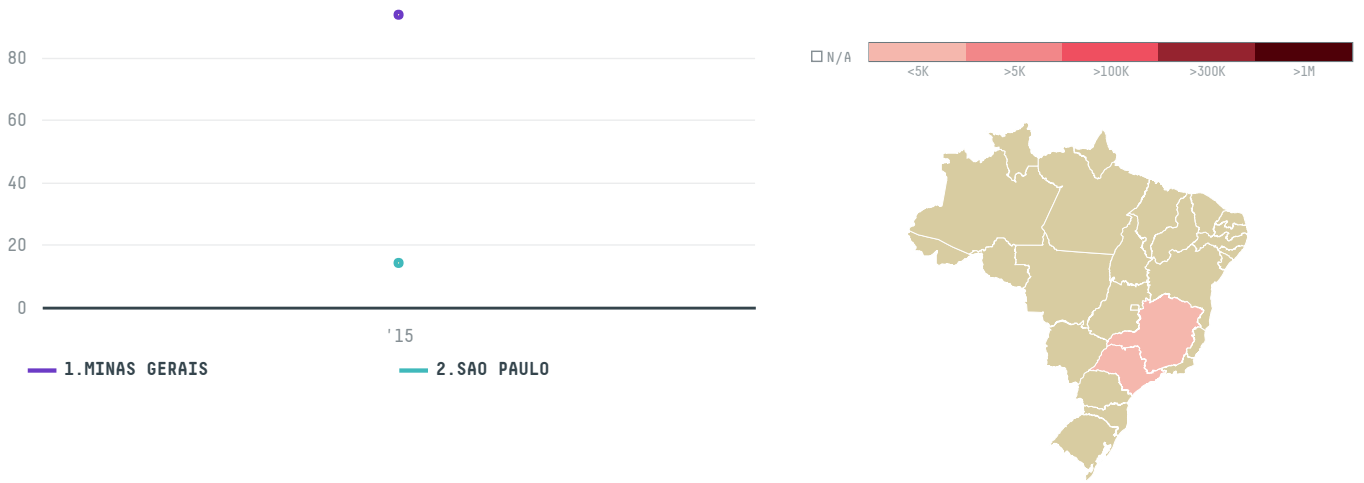

trase

THE FOLGER COFFEE COMPANY (EXP-0655/15)

ACTIVITY	COMMODITY	COUNTRY	YEAR
Importer	Coffee	Brazil	2015

THE FOLGER COFFEE COMPANY (EXP-0655/15) was the 750th largest importer of coffee from BRAZIL in 2015, accounting for 108 tons. As an importer, THE FOLGER COFFEE COMPANY (EXP-0655/15) sources from 37 municipalities, or 5% of the coffee production municipalities. The main destination of the coffee imported by THE FOLGER COFFEE COMPANY (EXP-0655/15) is UNITED STATES, accounting for 100% of the total.

TOP DESTINATION COUNTRIES OF COFFEE IMPORTED BY THE FOLGER COFFEE COMPANY (EXP-0655/15):

COMPARING COMPANIES IMPORTING COFFEE FROM BRAZIL IN 2015

Trase is a partnership between

In collaboration with

and many other organizations and individuals.