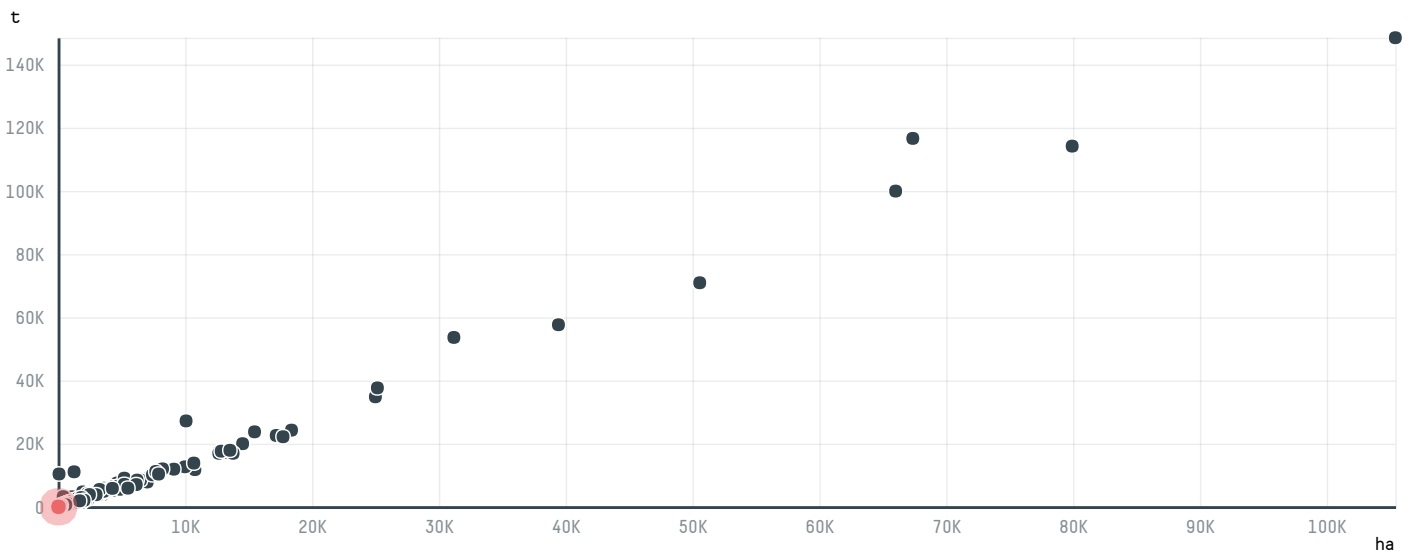

COMPARING COMPANIES IMPORTING COFFEE FROM BRAZIL IN 2015

Trase is a partnership between

In collaboration with

and many other organizations and individuals.

Donors

[Terms of Use](#) · [Privacy policy](#) · [Cookie policy](#) · [Contact us](#)

This website uses cookies to provide you with an improved user experience. By continuing to browse this site, you consent to the use of cookies and similar technologies. Please visit our [privacy policy](#) for further details.

I AGREE