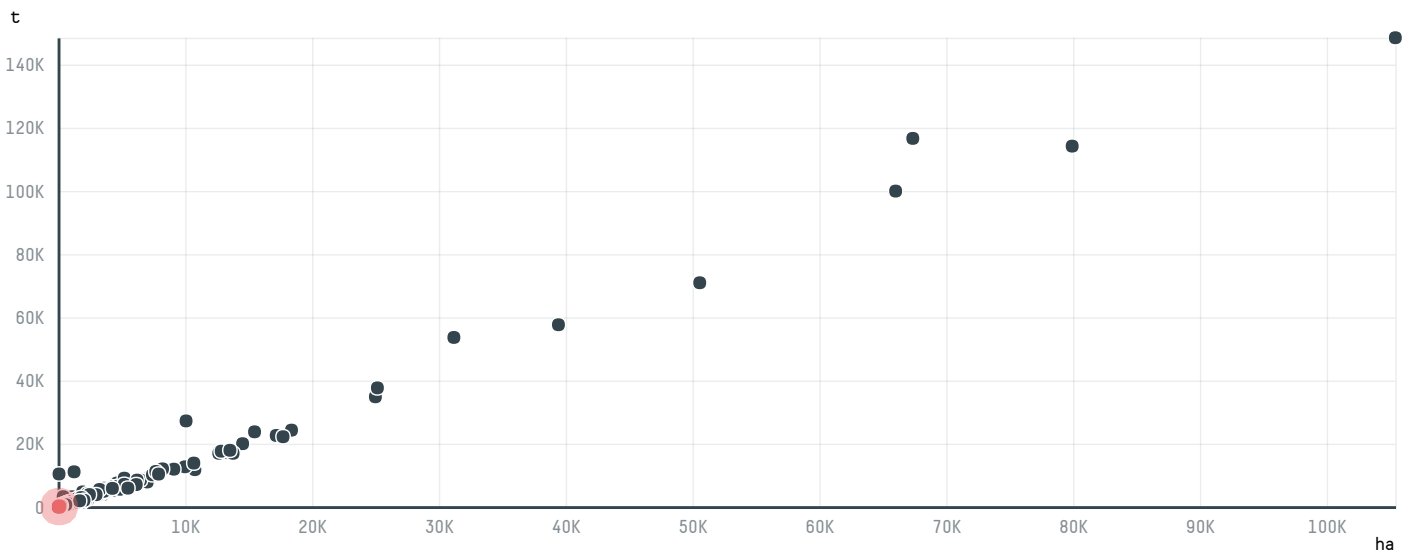

COMPARING COMPANIES IMPORTING COFFEE FROM BRAZIL IN 2015

Trase is a partnership between

In collaboration with

and many other organizations and individuals.

Donors

[Terms of Use](#) · [Privacy policy](#) · [Cookie policy](#) · [Contact us](#)

This website uses cookies to provide you with an improved user experience. By continuing to browse this site, you consent to the use of cookies and similar technologies. Please visit our [privacy policy](#) for further details.

I AGREE