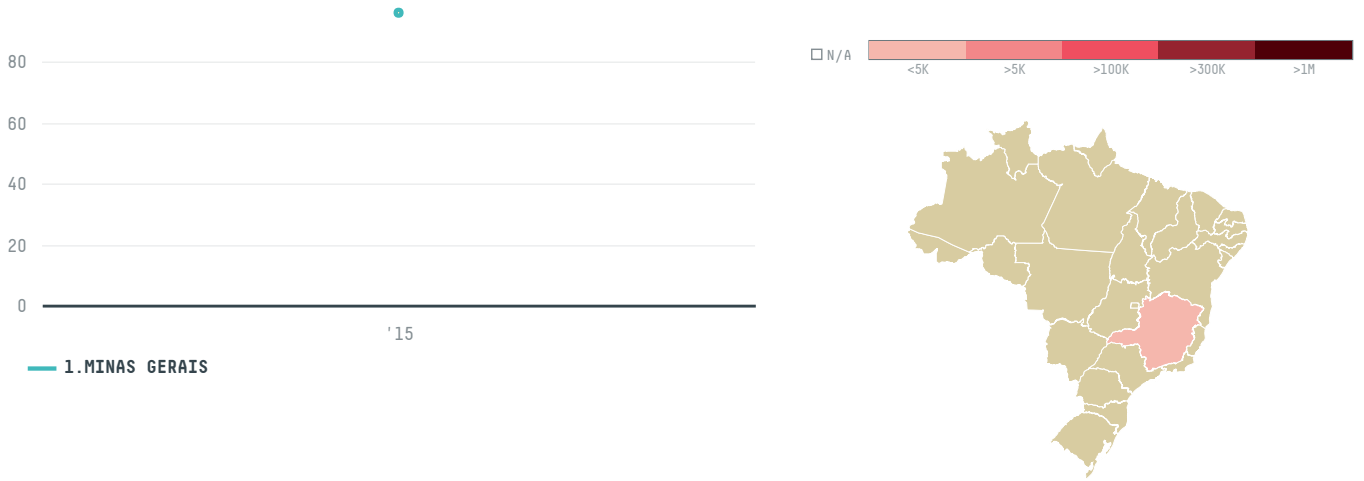

COMPARING COMPANIES IMPORTING COFFEE FROM BRAZIL IN 2015

Trase is a partnership between

In collaboration with

and many other organizations and individuals.

Donors

[Terms of Use](#) · [Privacy policy](#) · [Cookie policy](#) · [Contact us](#)

This website uses cookies to provide you with an improved user experience. By continuing to browse this site, you consent to the use of cookies and similar technologies. Please visit our [privacy policy](#) for further details.

I AGREE