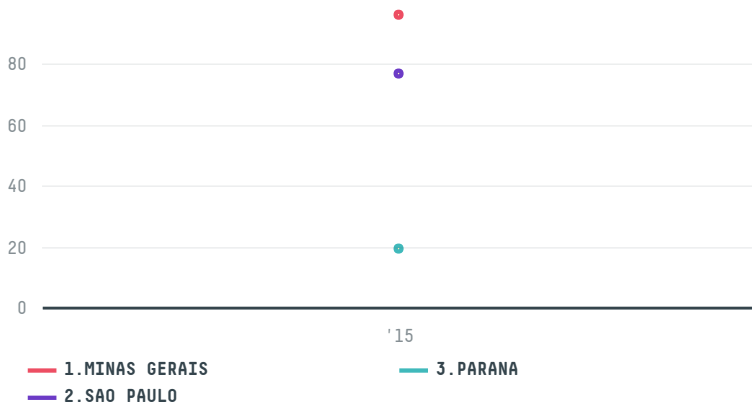

COMPARING COMPANIES IMPORTING COFFEE FROM BRAZIL IN 2015

Trase is a partnership between

In collaboration with

and many other organizations and individuals.

Donors

[Terms of Use](#) · [Privacy policy](#) · [Cookie policy](#) · [Contact us](#)

This website uses cookies to provide you with an improved user experience. By continuing to browse this site, you consent to the use of cookies and similar technologies. Please visit our [privacy policy](#) for further details.

I AGREE