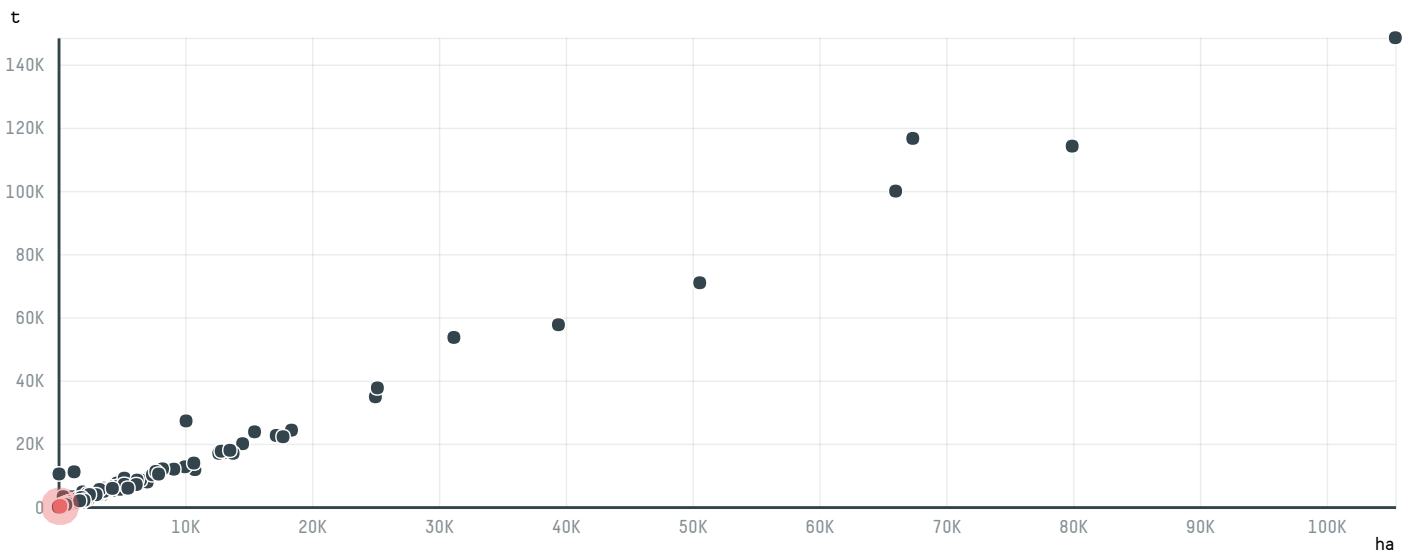

trase

STARBUCKS COFFEE TRADING COMPANY SARL (EXP-0593/15)

ACTIVITY	COMMODITY	COUNTRY	YEAR
Importer	Coffee	Brazil	2015

STARBUCKS COFFEE TRADING COMPANY SARL (EXP-0593/15) was the 562nd largest importer of coffee from BRAZIL in 2015, accounting for 192 tons. As an importer, STARBUCKS COFFEE TRADING COMPANY SARL (EXP-0593/15) sources from 37 municipalities, or 5% of the coffee production municipalities. The main destination of the coffee imported by STARBUCKS COFFEE TRADING COMPANY SARL (EXP-0593/15) is UNITED STATES, accounting for 100% of the total.

TOP DESTINATION COUNTRIES OF COFFEE IMPORTED BY STARBUCKS COFFEE TRADING COMPANY SARL (EXP-0593/15):

□ N/A <5K >5K >100K >300K >1M

COMPARING COMPANIES IMPORTING COFFEE FROM BRAZIL IN 2015

Trase is a partnership between