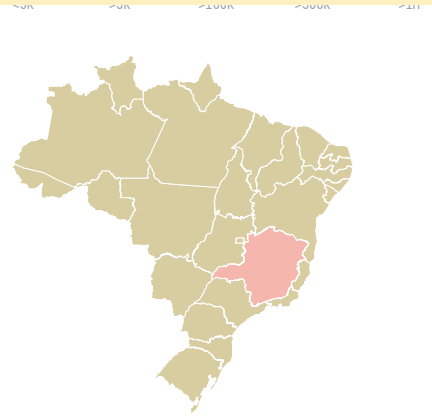

COEX COFFEE INTERNATIONAL INC (EXP-0649/15B)

ACTIVITY: **Importer** COMMODITY: **Coffee** COUNTRY: **Brazil** YEAR: **2016**

COEX COFFEE INTERNATIONAL INC (EXP-0649/15B) was the 1029th largest importer of coffee from BRAZIL in 2016, accounting for 19 tons. As an importer, COEX COFFEE INTERNATIONAL INC (EXP-0649/15B) sources from 31 municipalities, or 5% of the coffee production municipalities. The main destination of the coffee imported by COEX COFFEE INTERNATIONAL INC (EXP-0649/15B) is UNITED STATES, accounting for 100% of the total.

TOP DESTINATION COUNTRIES OF COFFEE IMPORTED BY COEX COFFEE INTERNATIONAL INC (EXP-0649/15B):

COMPARING COMPANIES IMPORTING COFFEE FROM BRAZIL IN 2016

Trase is a partnership between

In close collaboration with many others.