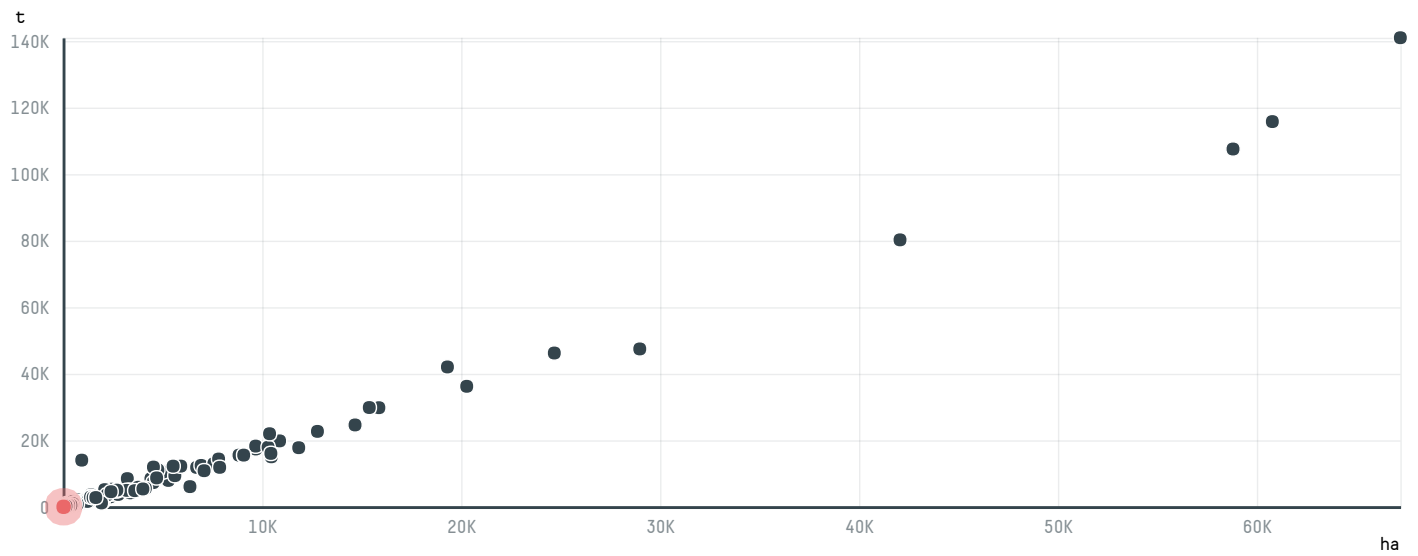

COMPARING COMPANIES IMPORTING COFFEE FROM BRAZIL IN 2016

Trase is a partnership between

In close collaboration with many others.

[Click for more information about our partners and funders.](#)

Home

Resources

About

Supply Chains

Data Tools

Profiles

Logistics Maps

Downloads

Finance

Explore

Search

Watchlists

Methodology

FAQs

Insights

Yearbook

Collections

Publications

This website uses cookies to provide you with an improved user experience. By continuing to browse this site, you consent to the use of cookies and similar technologies. Please visit our [privacy policy](#) for further details.

I understand