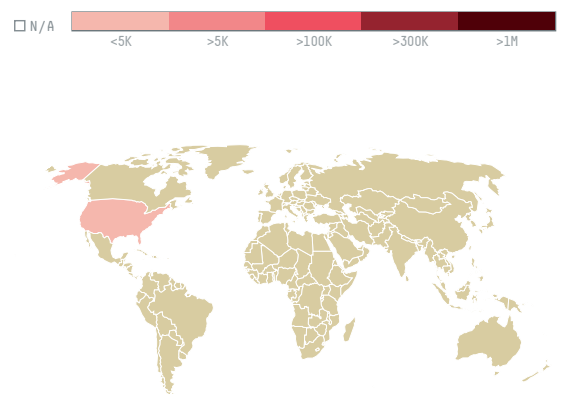

COEX COFFEE INTERNATIONAL INC (EXP-0649/15B)

ACTIVITY: **Importer** COMMODITY: **Coffee** COUNTRY: **Brazil** YEAR: **2016**

COEX COFFEE INTERNATIONAL INC (EXP-0649/15B) was the 1029th largest importer of coffee from BRAZIL in 2016, accounting for 19 tons. As an importer, COEX COFFEE INTERNATIONAL INC (EXP-0649/15B) sources from 31 municipalities, or 5% of the coffee production municipalities. The main destination of the coffee imported by COEX COFFEE INTERNATIONAL INC (EXP-0649/15B) is UNITED STATES, accounting for 100% of the total.

TOP DESTINATION COUNTRIES OF COFFEE IMPORTED BY COEX COFFEE INTERNATIONAL INC (EXP-0649/15B):

COMPARING COMPANIES IMPORTING COFFEE FROM BRAZIL IN 2016

Trase is a partnership between

In close collaboration with many others.