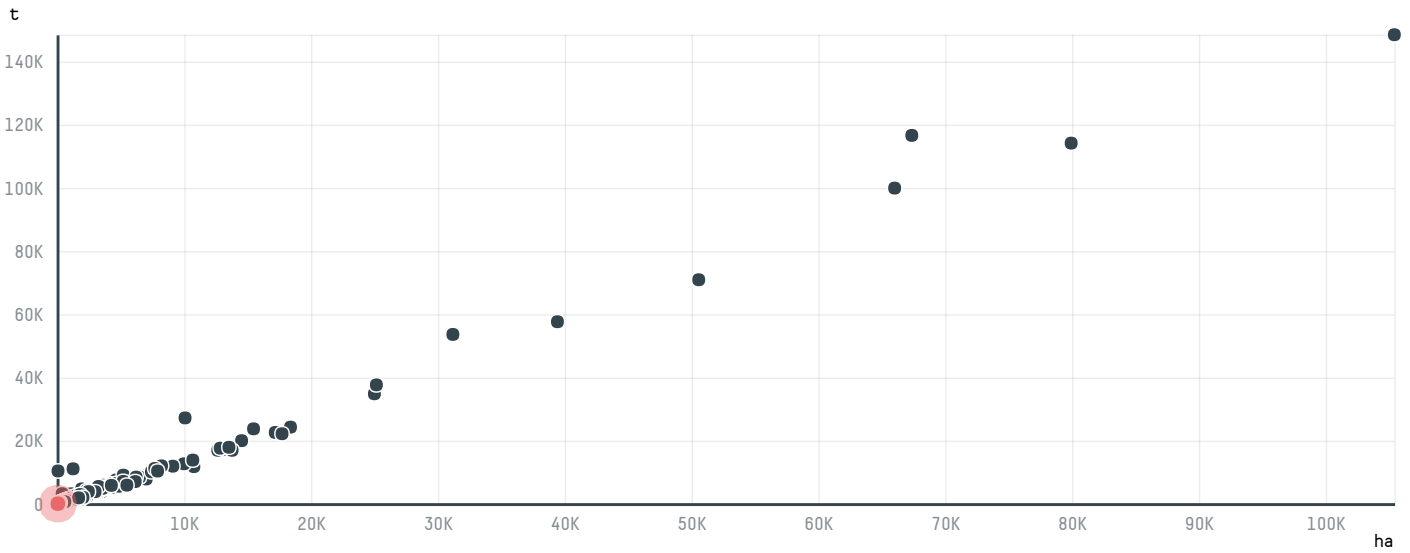

trase

MERCON COFFEE CORPORATION (EXP-0441/14B)

ACTIVITY	COMMODITY	COUNTRY	YEAR
Importer	Coffee	Brazil	2015

MERCON COFFEE CORPORATION (EXP-0441/14B) was the 1012th largest importer of coffee from BRAZIL in 2015, accounting for 60 tons. As an importer, MERCON COFFEE CORPORATION (EXP-0441/14B) sources from 37 municipalities, or 5% of the coffee production municipalities. The main destination of the coffee imported by MERCON COFFEE CORPORATION (EXP-0441/14B) is UNITED STATES, accounting for 100% of the total.

TOP DESTINATION COUNTRIES OF COFFEE IMPORTED BY MERCON COFFEE CORPORATION (EXP-0441/14B):

COMPARING COMPANIES IMPORTING COFFEE FROM BRAZIL IN 2015

Trase is a partnership between

In collaboration with

and many other organizations and individuals.