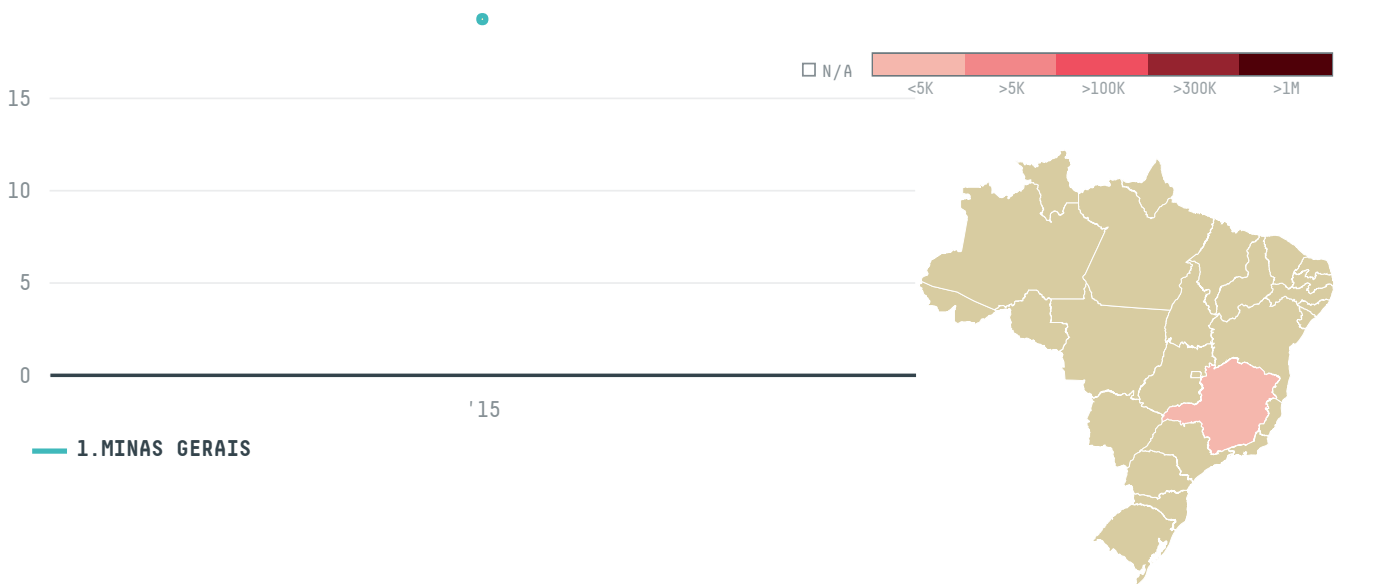

TOP DESTINATION COUNTRIES OF COFFEE IMPORTED BY COEX COFFEE INTERNATIONAL INC (EXP-0673/14C):

This website uses cookies to provide you with an improved user experience. By continuing to browse this site, you consent to the use of cookies and similar technologies. Please visit our [privacy policy](#) for further details.

I AGREE