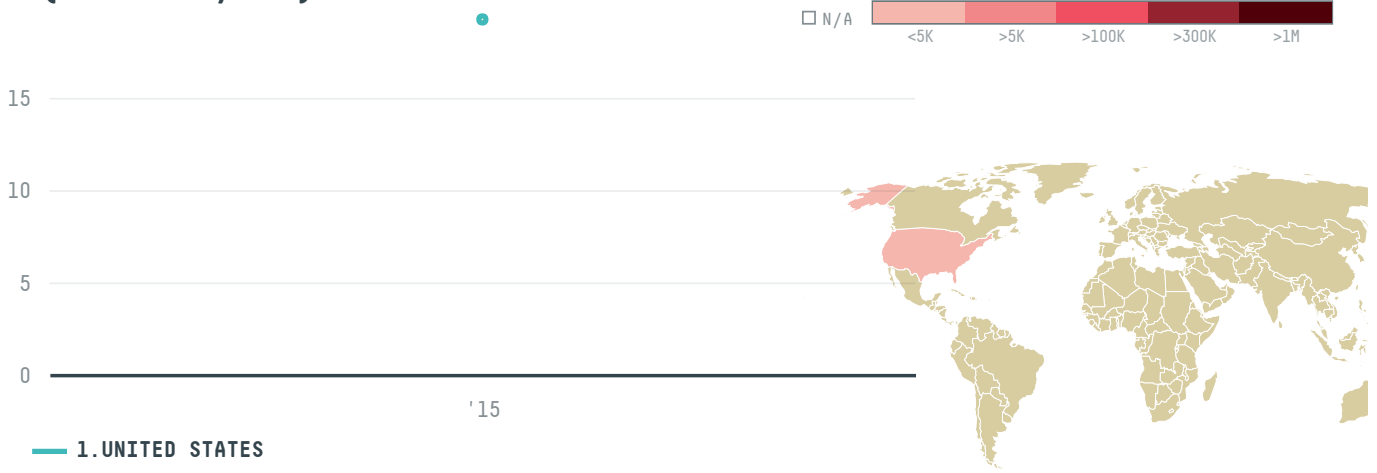

TOP DESTINATION COUNTRIES OF COFFEE IMPORTED BY COEX COFFEE INTERNATIONAL INC (EXP-0673/14C):

This website uses cookies to provide you with an improved user experience. By continuing to browse this site, you consent to the use of cookies and similar technologies. Please visit our [privacy policy](#) for further details.

I AGREE