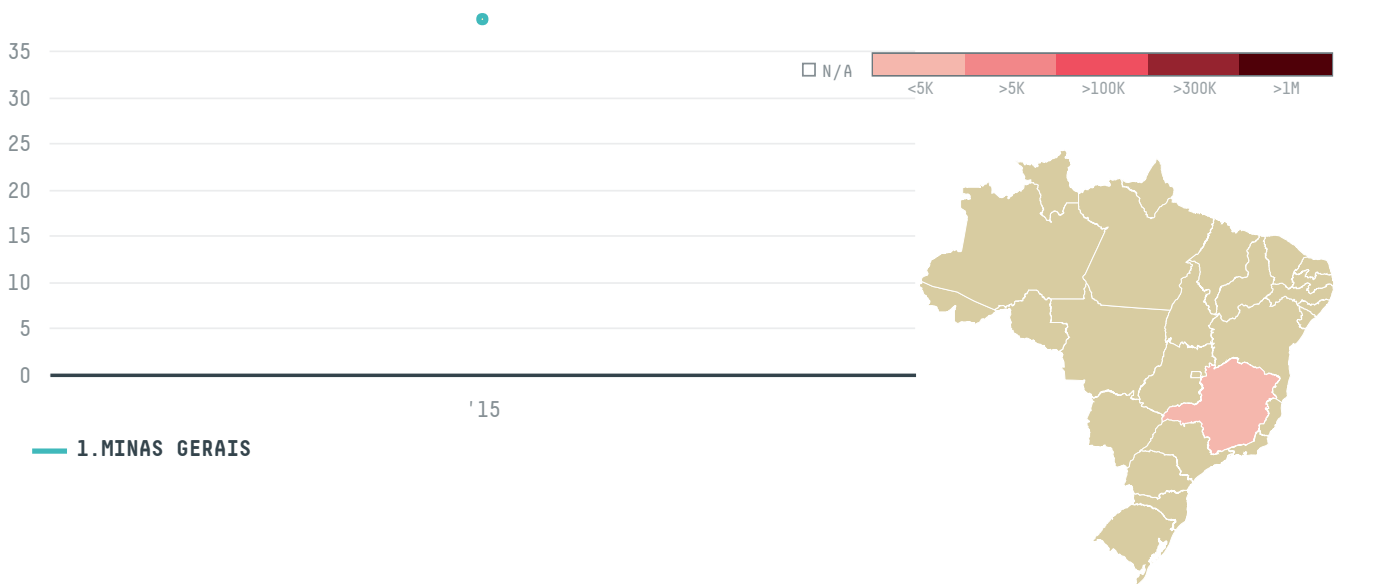

trase

COEX COFFEE INTERNATIONAL INC (EXP- 0672/14D)

ACTIVITY

Importer

COMMODITY

Coffee

COUNTRY

Brazil

YEAR

2015

COEX COFFEE INTERNATIONAL INC (EXP-0672/14D) was the 1196th largest importer of coffee from BRAZIL in 2015, accounting for 38 tons. As an importer, COEX COFFEE INTERNATIONAL INC (EXP-0672/14D) sources from 37 municipalities, or 5% of the coffee production municipalities. The main destination of the coffee imported by COEX COFFEE INTERNATIONAL INC (EXP-0672/14D) is UNITED STATES, accounting for 100% of the total.

I AGREE

TOP DESTINATION COUNTRIES OF COFFEE IMPORTED BY COEX COFFEE INTERNATIONAL INC (EXP-0672/14D):

1. UNITED STATES

1. MINAS GERAIS

This website uses cookies to provide you with an improved user experience. By continuing to browse this site, you consent to the use of cookies and similar technologies. Please visit our [privacy policy](#) for further details.