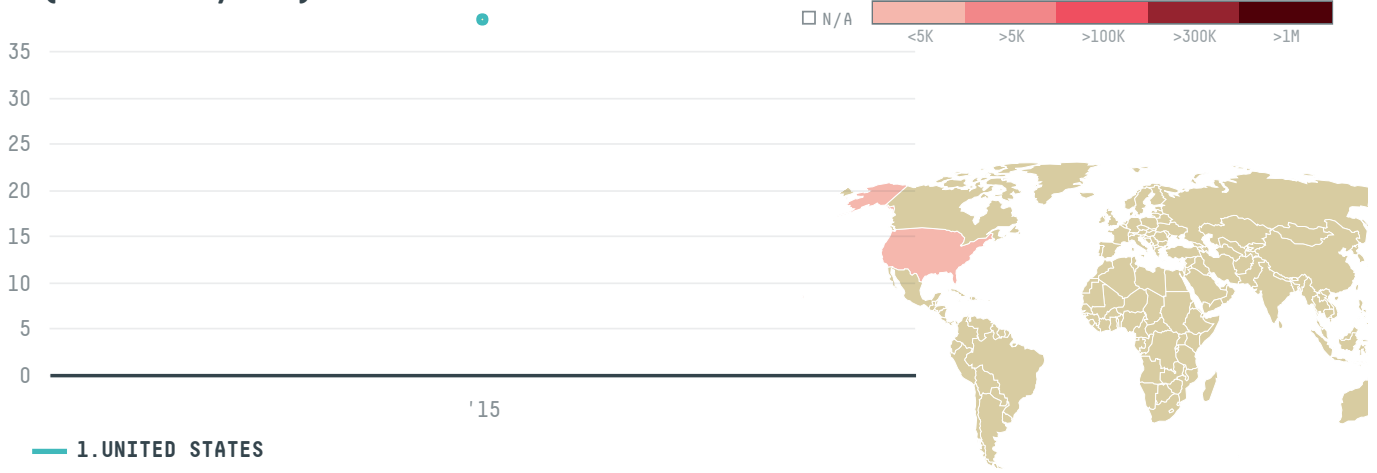

trase

COEX COFFEE INTERNATIONAL INC (EXP- 0672/14D)

ACTIVITY

Importer

COMMODITY

Coffee

COUNTRY

Brazil

YEAR

2015

COEX COFFEE INTERNATIONAL INC (EXP-0672/14D) was the 1196th largest importer of coffee from BRAZIL in 2015, accounting for 38 tons. As an importer, COEX COFFEE INTERNATIONAL INC (EXP-0672/14D) sources from 37 municipalities, or 5% of the coffee production municipalities. The main destination of the coffee imported by COEX COFFEE INTERNATIONAL INC (EXP-0672/14D) is UNITED STATES, accounting for 100% of the total.

I AGREE

TOP DESTINATION COUNTRIES OF COFFEE IMPORTED BY COEX COFFEE INTERNATIONAL INC (EXP-0672/14D):

1. UNITED STATES

1. MINAS GERAIS

This website uses cookies to provide you with an improved user experience. By continuing to browse this site, you consent to the use of cookies and similar technologies. Please visit our [privacy policy](#) for further details.