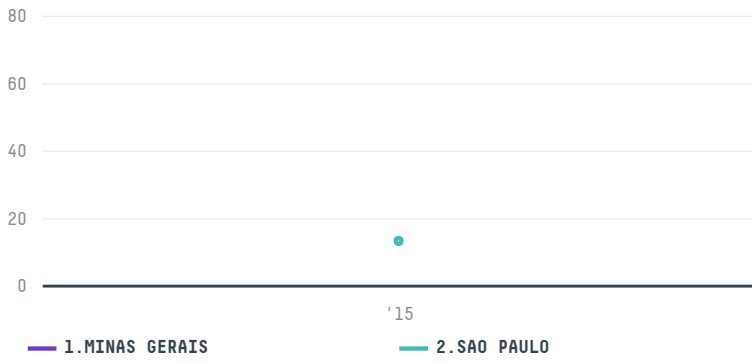

COMPARING COMPANIES IMPORTING COFFEE FROM BRAZIL IN 2015

Trase is a partnership between

In collaboration with

and many other organizations and individuals.

Donors

[Terms of Use](#) · [Privacy policy](#) · [Cookie policy](#) · [Contact us](#)

This website uses cookies to provide you with an improved user experience. By continuing to browse this site, you consent to the use of cookies and similar technologies. Please visit our [privacy policy](#) for further details.

I AGREE