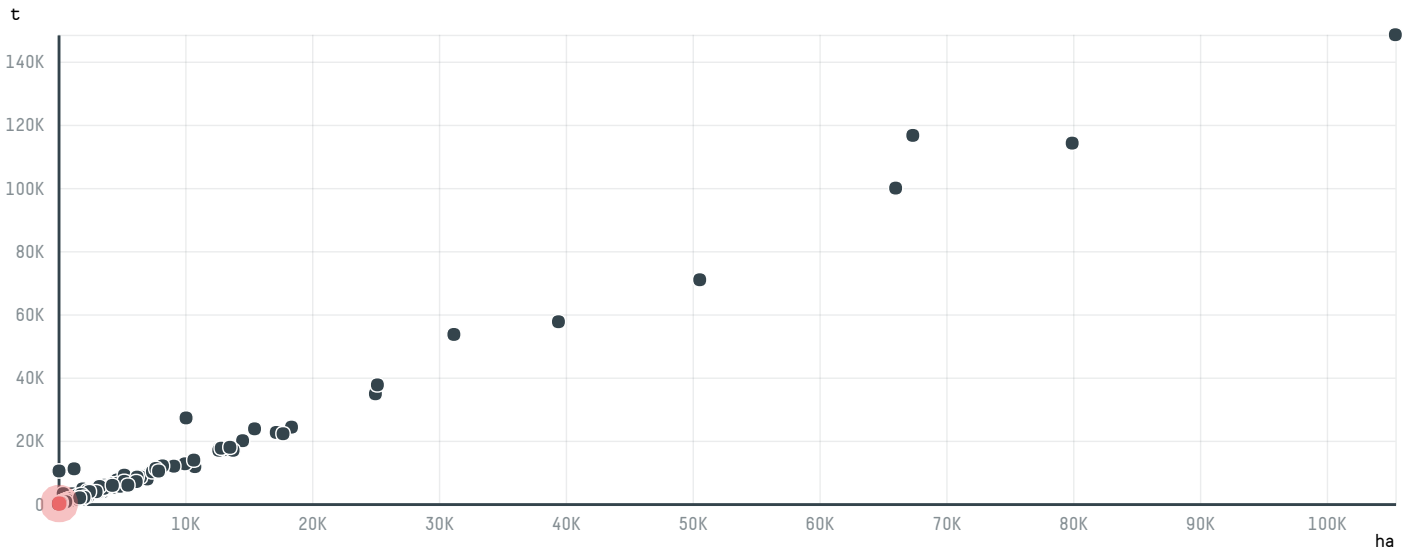

COMPARING COMPANIES IMPORTING COFFEE FROM BRAZIL IN 2015

Trase is a partnership between

In collaboration with

and many other organizations and individuals.

Donors

[Terms of Use](#) · [Privacy policy](#) · [Cookie policy](#) · [Contact us](#)

This website uses cookies to provide you with an improved user experience. By continuing to browse this site, you consent to the use of cookies and similar technologies. Please visit our [privacy policy](#) for further details.

I AGREE