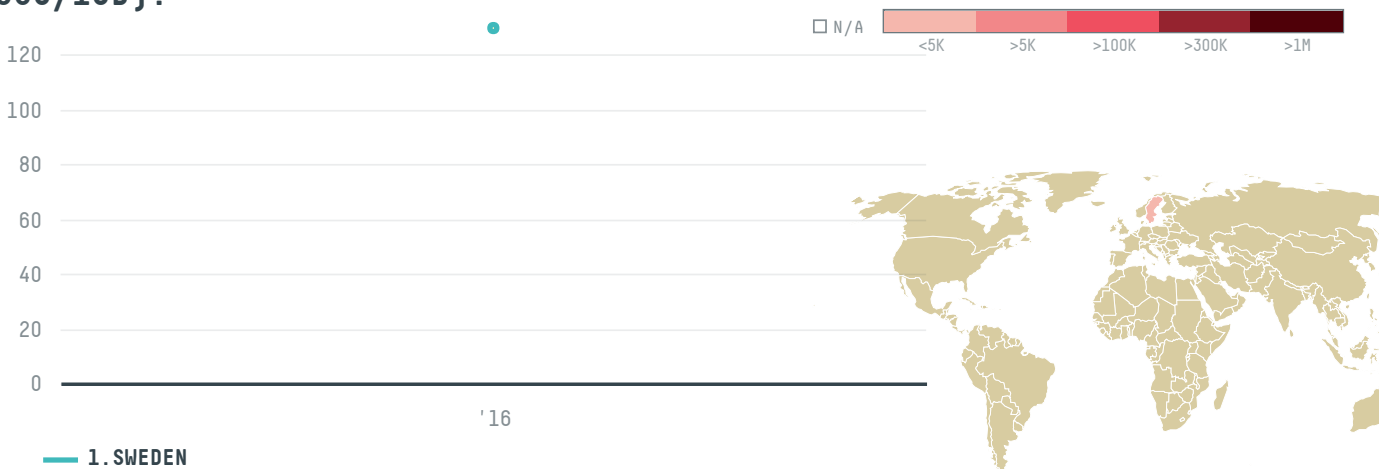

BERNHARD ROTHFOS GMBH (EXP-0905/15B)

ACTIVITY

Importer

COMMODITY

Coffee

COUNTRY

Brazil

YEAR

2016

BERNHARD ROTHFOS GMBH (EXP-0905/15B) was the 536th largest importer of coffee from BRAZIL in 2016, accounting for 130 tons. As an importer, BERNHARD ROTHFOS GMBH (EXP-0905/15B) sources from 5 municipalities, or 1% of the coffee production municipalities. The main destination of the coffee imported by BERNHARD ROTHFOS GMBH (EXP-0905/15B) is SWEDEN, accounting for 100% of the total.

TOP DESTINATION COUNTRIES OF COFFEE IMPORTED BY BERNHARD ROTHFOS GMBH (EXP-0905/15B):