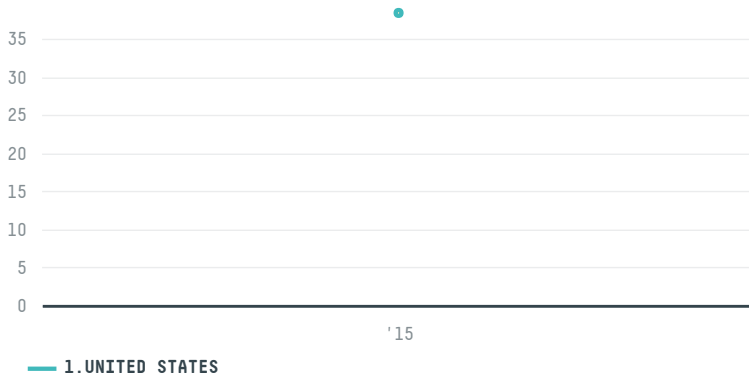

TOP DESTINATION COUNTRIES OF COFFEE IMPORTED BY ATLANTIC USA INC (EXP-0658/15):