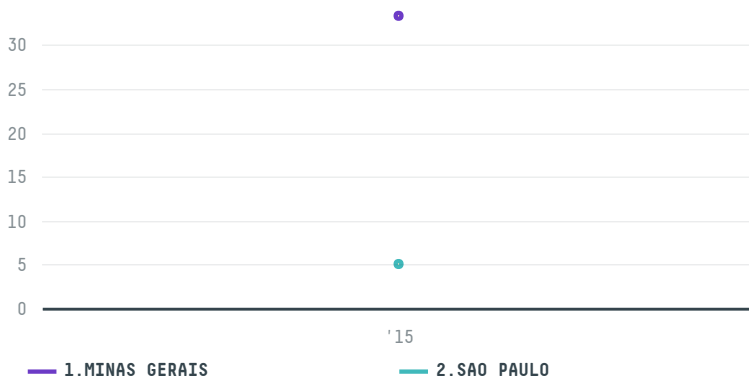

TOP DESTINATION COUNTRIES OF COFFEE IMPORTED BY ATLANTIC USA INC (EXP-0658/15):