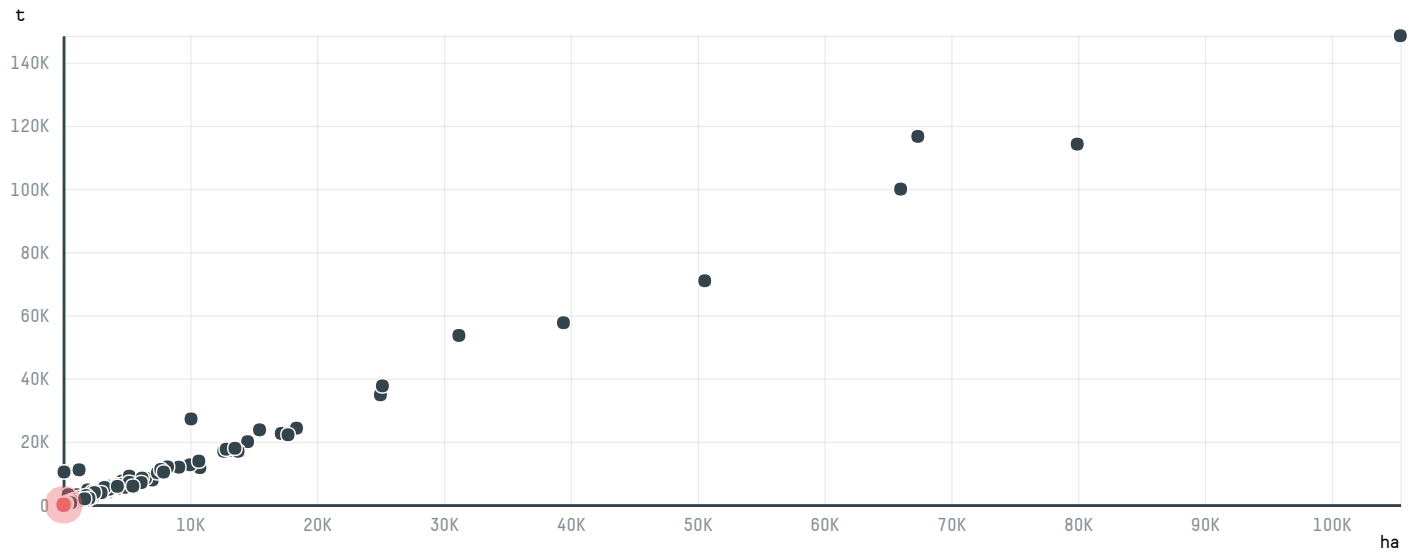

COMPARING COMPANIES IMPORTING COFFEE FROM BRAZIL IN 2015

Trase is a partnership between

In collaboration with

and many other organizations and individuals.

Donors

[Terms of Use](#) · [Privacy policy](#) · [Cookie policy](#) · [Contact us](#)