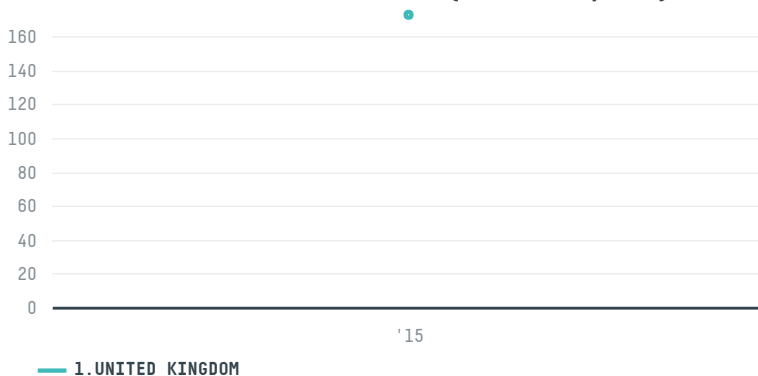

TOP DESTINATION COUNTRIES OF COFFEE IMPORTED BY KONINKLIJKE DOUWE EGBERTS BV (EXP-0991/14A):