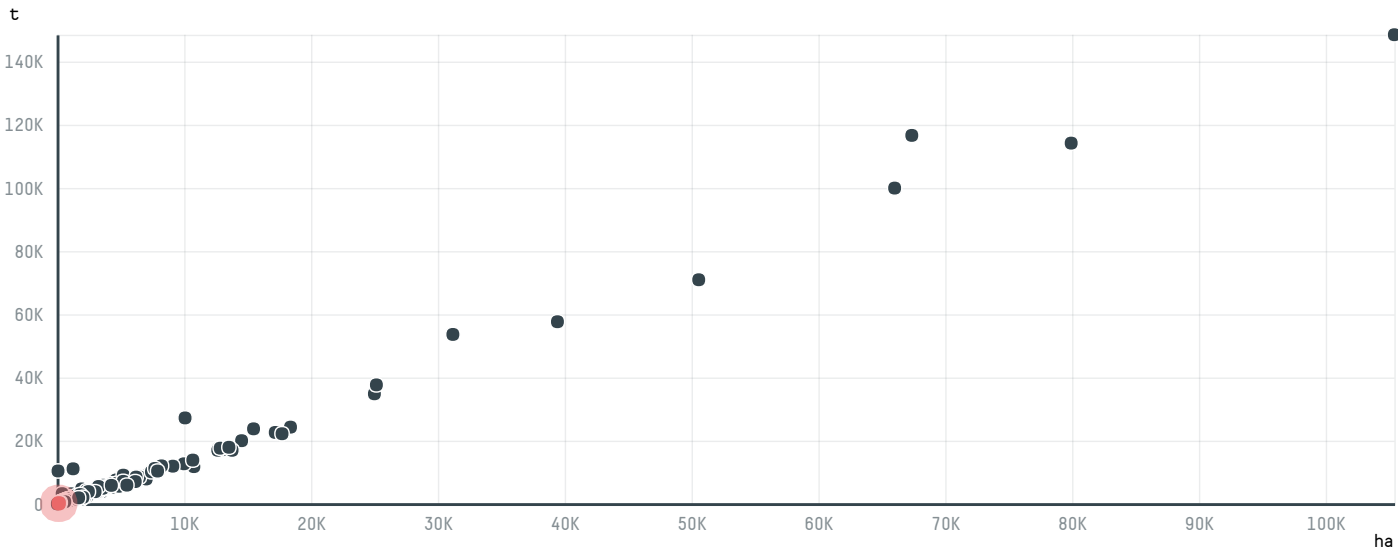

trase

KONINKLIJKE DOUWE EGBERTS BV (EXP-0991/14A)

ACTIVITY COMMODITY COUNTRY YEAR
Importer **Coffee** **Brazil** **2015**

KONINKLIJKE DOUWE EGBERTS BV (EXP-0991/14A) was the 605th largest importer of coffee from BRAZIL in 2015, accounting for 173 tons. As an importer, KONINKLIJKE DOUWE EGBERTS BV (EXP-0991/14A) sources from 6 municipalities, or 1% of the coffee production municipalities. The main destination of the coffee imported by KONINKLIJKE DOUWE EGBERTS BV (EXP-0991/14A) is UNITED KINGDOM, accounting for 100% of the total.

TOP DESTINATION COUNTRIES OF COFFEE IMPORTED BY KONINKLIJKE DOUWE EGBERTS BV (EXP-0991/14A):

COMPARING COMPANIES IMPORTING COFFEE FROM BRAZIL IN 2015

Trase is a partnership between

In collaboration with

and many other organizations and individuals.