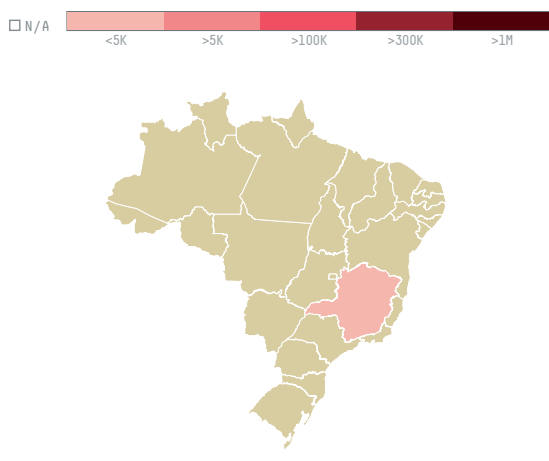

trase

KONINKLIJKE DOUWE EGBERTS BV (EXP-0991/14A)

ACTIVITY COMMODITY COUNTRY YEAR
Importer **Coffee** **Brazil** **2015**

KONINKLIJKE DOUWE EGBERTS BV (EXP-0991/14A) was the 605th largest importer of coffee from BRAZIL in 2015, accounting for 173 tons. As an importer, KONINKLIJKE DOUWE EGBERTS BV (EXP-0991/14A) sources from 6 municipalities, or 1% of the coffee production municipalities. The main destination of the coffee imported by KONINKLIJKE DOUWE EGBERTS BV (EXP-0991/14A) is UNITED KINGDOM, accounting for 100% of the total.

TOP DESTINATION COUNTRIES OF COFFEE IMPORTED BY KONINKLIJKE DOUWE EGBERTS BV (EXP-0991/14A):

COMPARING COMPANIES IMPORTING COFFEE FROM BRAZIL IN 2015

Trase is a partnership between

In collaboration with

and many other organizations and individuals.