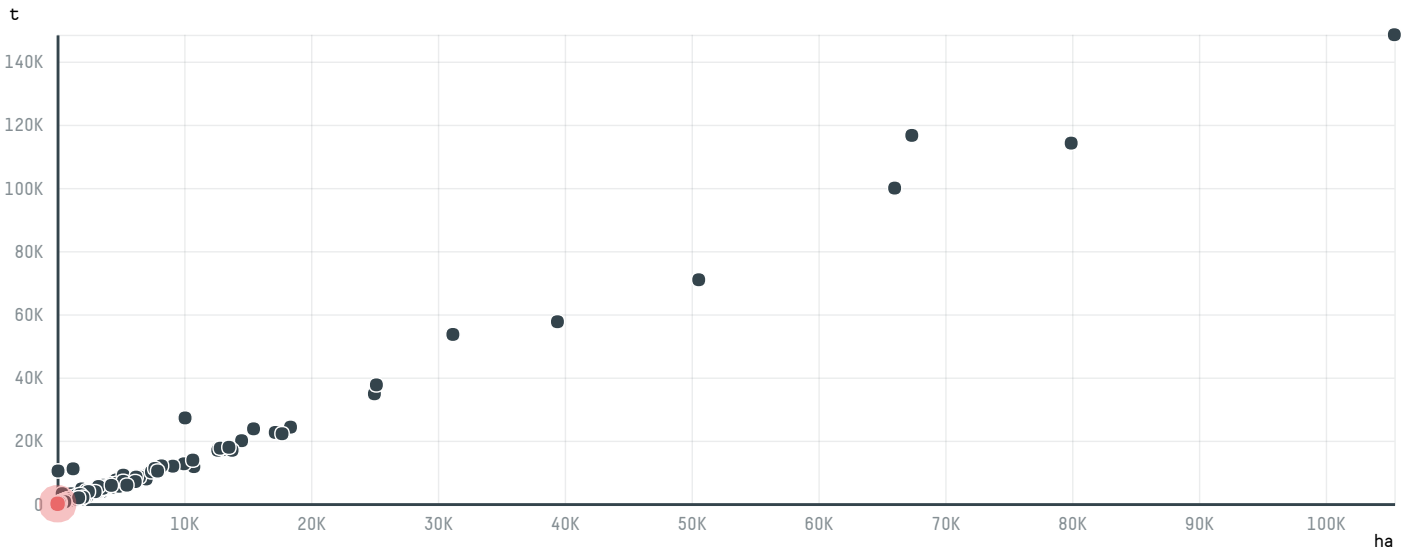

trase

INTERAMERICAN COFFEE GMBH (EXP-0770/14)

ACTIVITY	COMMODITY	COUNTRY	YEAR
Importer	Coffee	Brazil	2015

INTERAMERICAN COFFEE GMBH (EXP-0770/14) was the 1180th largest importer of coffee from BRAZIL in 2015, accounting for 38 tons. As an importer, INTERAMERICAN COFFEE GMBH (EXP-0770/14) sources from 6 municipalities, or 1% of the coffee production municipalities. The main destination of the coffee imported by INTERAMERICAN COFFEE GMBH (EXP-0770/14) is UNITED KINGDOM, accounting for 100% of the total.

TOP DESTINATION COUNTRIES OF COFFEE IMPORTED BY INTERAMERICAN COFFEE GMBH (EXP-0770/14):

□ N/A <5K >5K >100K >300K >1M

COMPARING COMPANIES IMPORTING COFFEE FROM BRAZIL IN 2015

Trase is a partnership between