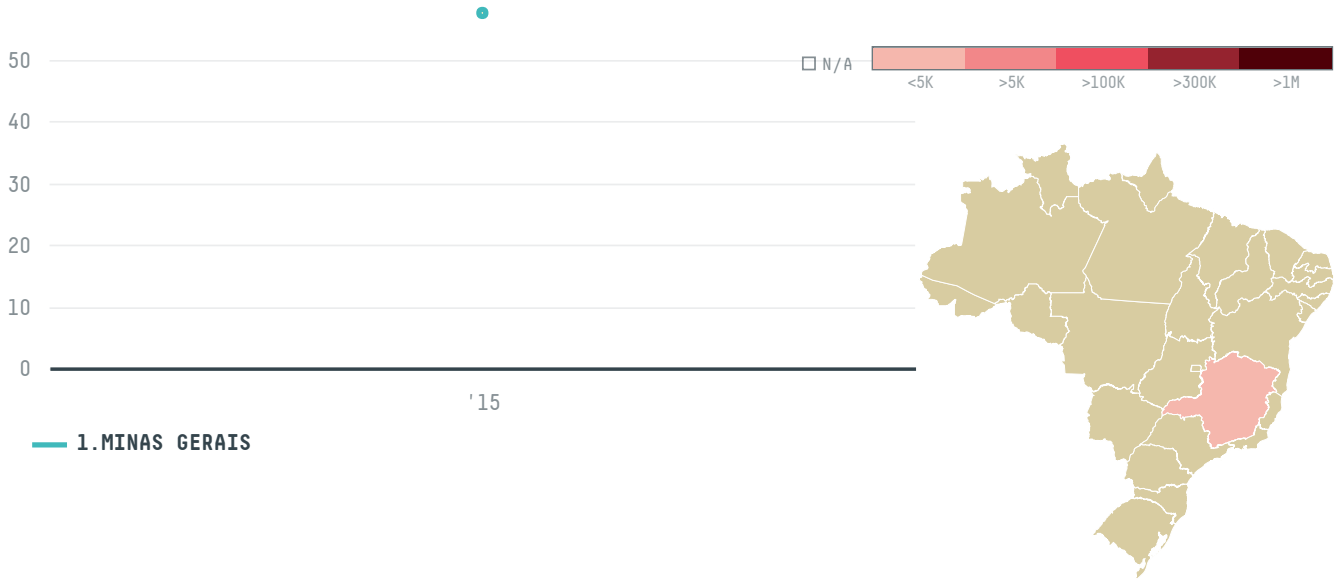

Trase is a partnership between

In collaboration with

and many other organizations

Donors

This website uses cookies to provide you with an improved user experience. By continuing to browse this site, you consent to the use of cookies and similar technologies. Please visit our [privacy policy](#) for further details.

I AGREE