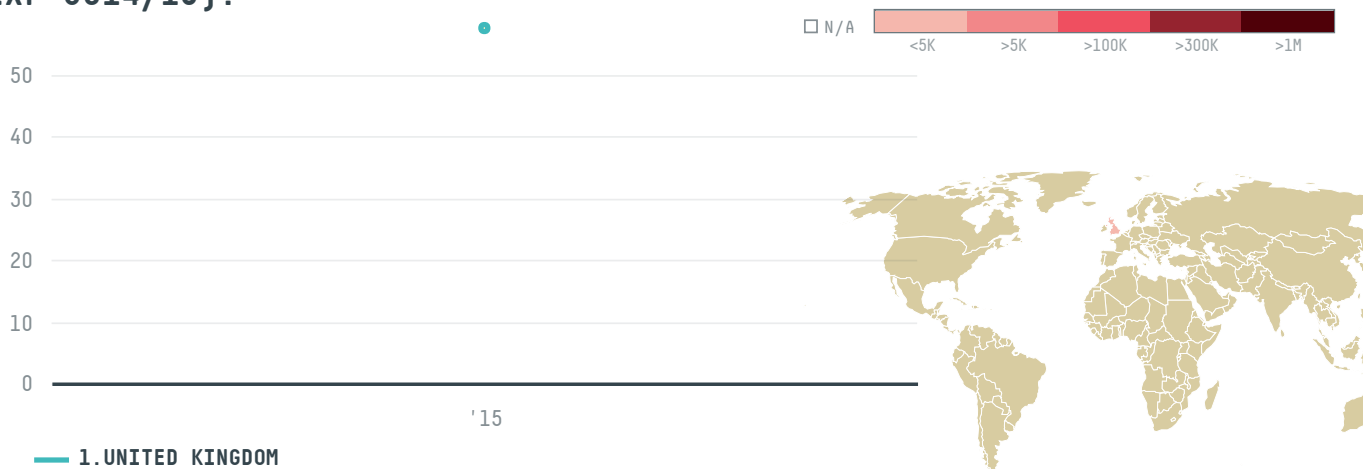

trase

INTERAMERICAN COFFEE GMBH (EXP-0614/15)

ACTIVITY COMMODITY COUNTRY
Importer **Coffee** **Brazil**

YEAR
2015

INTERAMERICAN COFFEE GMBH (EXP-0614/15) was the 1039th largest importer of coffee from BRAZIL in 2015, accounting for 58 tons. As an importer, INTERAMERICAN COFFEE GMBH (EXP-0614/15) sources from 6 municipalities, or 1% of the coffee production municipalities. The main destination of the coffee imported by INTERAMERICAN COFFEE GMBH (EXP-0614/15) is UNITED KINGDOM, accounting for 100% of the total.

TOP DESTINATION COUNTRIES OF COFFEE IMPORTED BY INTERAMERICAN COFFEE GMBH (EXP-0614/15):

This website uses cookies to provide you with an improved user experience. By continuing to browse this site, you consent to the use of cookies and similar technologies. Please visit our [privacy policy](#) for further details.