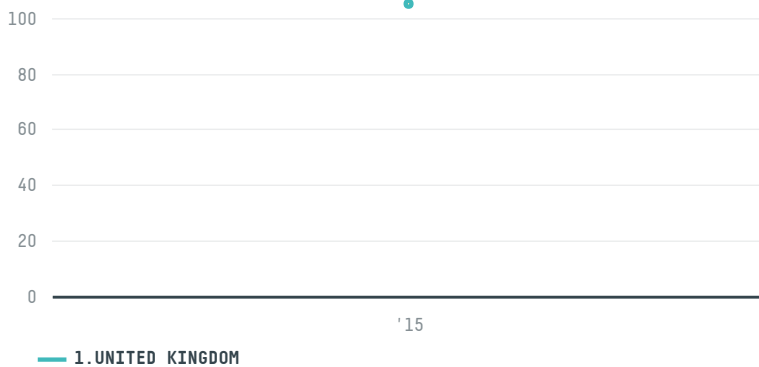

TOP DESTINATION COUNTRIES OF COFFEE IMPORTED BY COEX COFFEE INTERNATIONAL INC (EXP-0214/15B):