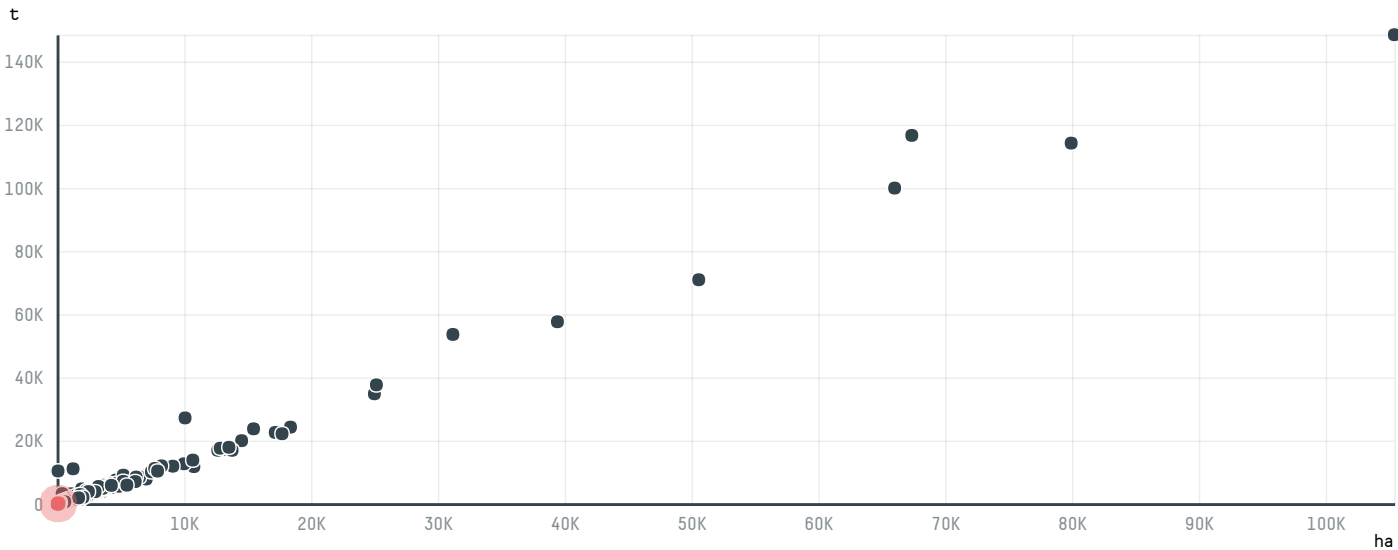

## COEX COFFEE INTERNATIONAL INC (EXP-0214/15B)

ACTIVITY	COMMODITY	COUNTRY	YEAR
<b>Importer</b>	<b>Coffee</b>	<b>Brazil</b>	<b>2015</b>

COEX COFFEE INTERNATIONAL INC (EXP-0214/15B) was the 795th largest importer of coffee from BRAZIL in 2015, accounting for 105 tons. As an importer, COEX COFFEE INTERNATIONAL INC (EXP-0214/15B) sources from 6 municipalities, or 1% of the coffee production municipalities. The main destination of the coffee imported by COEX COFFEE INTERNATIONAL INC (EXP-0214/15B) is UNITED KINGDOM, accounting for 100% of the total.

### TOP DESTINATION COUNTRIES OF COFFEE IMPORTED BY COEX COFFEE INTERNATIONAL INC (EXP-0214/15B):

□ N/A  <5K  >5K  >100K  >300K  >1M

COMPARING COMPANIES IMPORTING COFFEE FROM BRAZIL IN 2015

Trase is a partnership between