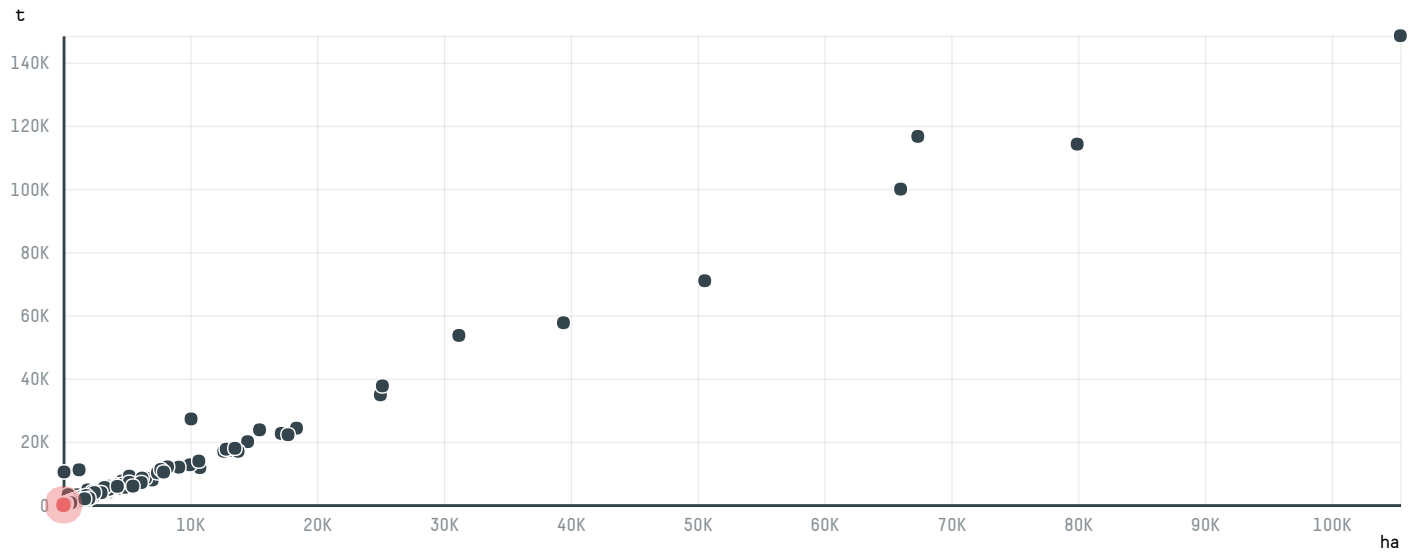

trase

IBERICAFE IMPORT S.L. (EXP-0126/15)

ACTIVITY: **Importer**
COMMODITY: **Coffee**
COUNTRY: **Brazil**
YEAR: **2015**

IBERICAFE IMPORT S.L. (EXP-0126/15) was the 1432nd largest importer of coffee from BRAZIL in 2015, accounting for 19 tons. As an importer, IBERICAFE IMPORT S.L. (EXP-0126/15) sources from 3 municipalities, or 0% of the coffee production municipalities. The main destination of the coffee imported by IBERICAFE IMPORT S.L. (EXP-0126/15) is SPAIN, accounting for 100% of the total.

TOP DESTINATION COUNTRIES OF COFFEE IMPORTED BY IBERICAFE IMPORT S.L. (EXP-0126/15):

COMPARING COMPANIES IMPORTING COFFEE FROM BRAZIL IN 2015

Trase is a partnership between

In collaboration with

and many other organizations and individuals.