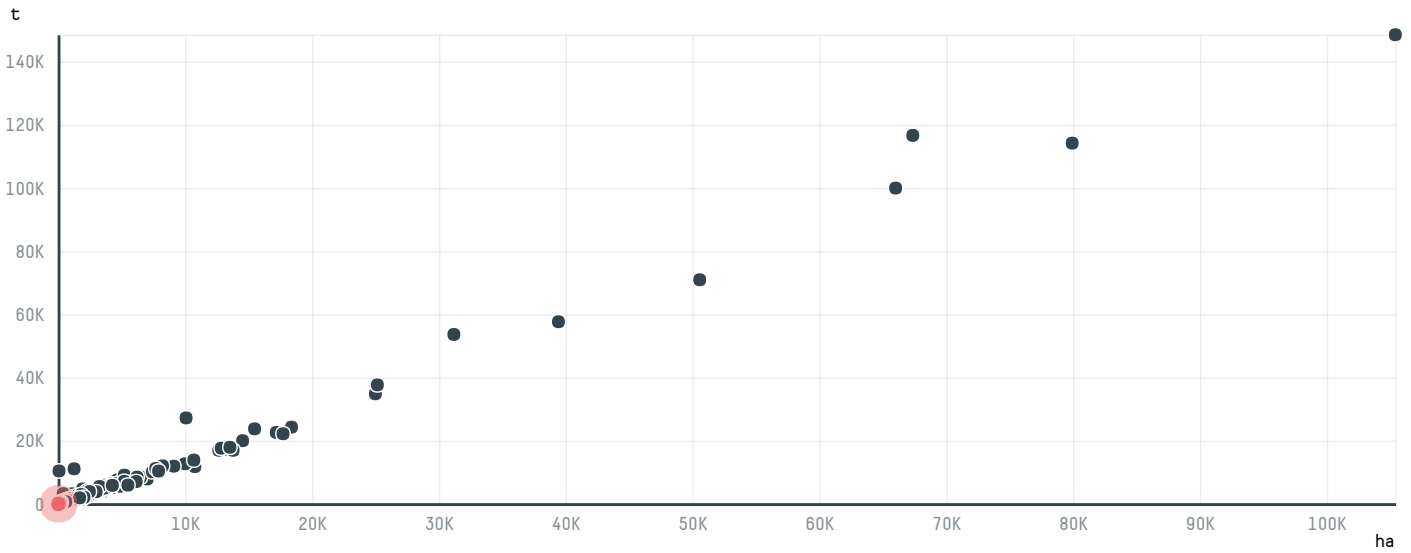

trase

HAMBURG COFFEE COMPANY, HACOFCO MBH (EXP-0765/14C)

ACTIVITY: **Importer**
COMMODITY: **Coffee**
COUNTRY: **Brazil**
YEAR: **2015**

HAMBURG COFFEE COMPANY, HACOFCO MBH (EXP-0765/14C) was the 1440th largest importer of coffee from BRAZIL in 2015, accounting for 19 tons. As an importer, HAMBURG COFFEE COMPANY, HACOFCO MBH (EXP-0765/14C) sources from 3 municipalities, or 0% of the coffee production municipalities. The main destination of the coffee imported by HAMBURG COFFEE COMPANY, HACOFCO MBH (EXP-0765/14C) is SPAIN, accounting for 100% of the total.

TOP DESTINATION COUNTRIES OF COFFEE IMPORTED BY HAMBURG COFFEE COMPANY, HACOFCO MBH (EXP-0765/14C):

Legend: N/A, <5K, >5K, >100K, >300K, >1M

COMPARING COMPANIES IMPORTING COFFEE FROM BRAZIL IN 2015

Trase is a partnership between