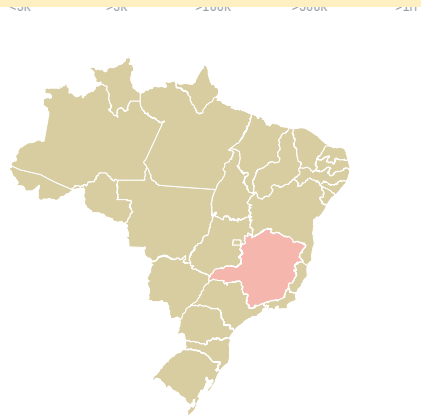

COEX COFFEE INTERNATIONAL INC (EXP-0439/15C)

ACTIVITY: **Importer** COMMODITY: **Coffee** COUNTRY: **Brazil** YEAR: **2016**

COEX COFFEE INTERNATIONAL INC (EXP-0439/15C) was the 507th largest importer of coffee from BRAZIL in 2016, accounting for 147 tons. As an importer, COEX COFFEE INTERNATIONAL INC (EXP-0439/15C) sources from 10 municipalities, or 2% of the coffee production municipalities. The main destination of the coffee imported by COEX COFFEE INTERNATIONAL INC (EXP-0439/15C) is SPAIN, accounting for 100% of the total.

TOP DESTINATION COUNTRIES OF COFFEE IMPORTED BY COEX COFFEE INTERNATIONAL INC (EXP-0439/15C):

COMPARING COMPANIES IMPORTING COFFEE FROM BRAZIL IN 2016

Trase is a partnership between

In close collaboration with many others.