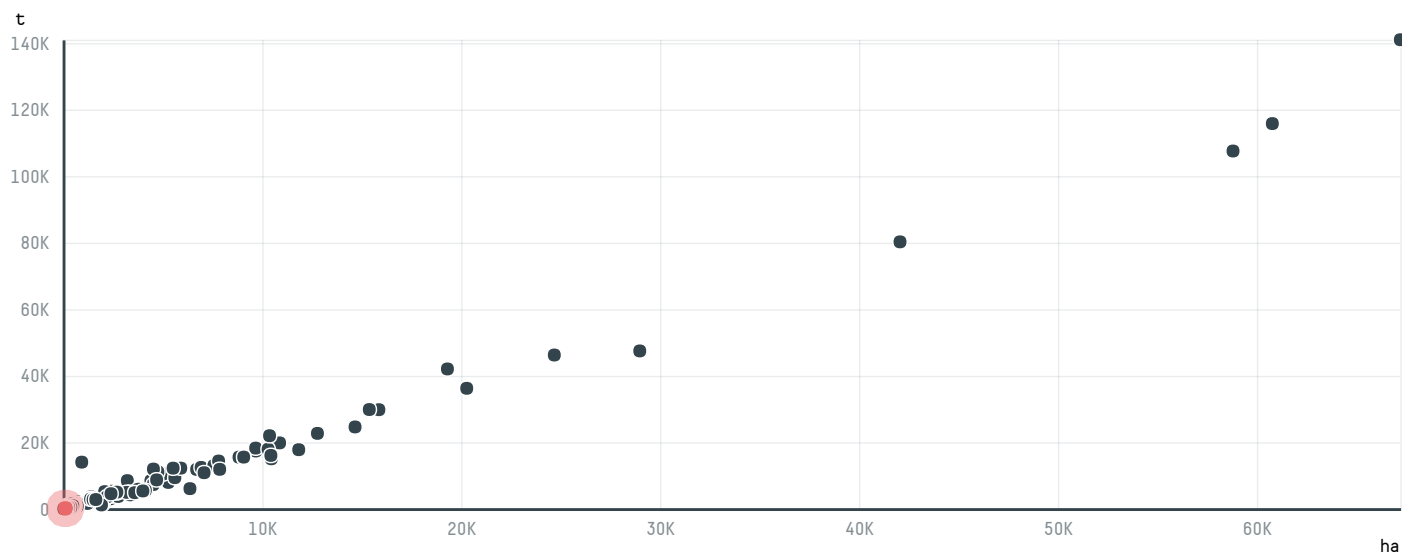

COMPARING COMPANIES IMPORTING COFFEE FROM BRAZIL IN 2016

Trase is a partnership between

In close collaboration with many others.

[Click for more information about our partners and funders.](#)

Home

Resources

About

Supply Chains

Data Tools

Profiles

Logistics Maps

Downloads

Finance

Explore

Search

Watchlists

Methodology

FAQs

Insights

Yearbook

Collections

Publications

This website uses cookies to provide you with an improved user experience. By continuing to browse this site, you consent to the use of cookies and similar technologies. Please visit our [privacy policy](#) for further details.

I understand