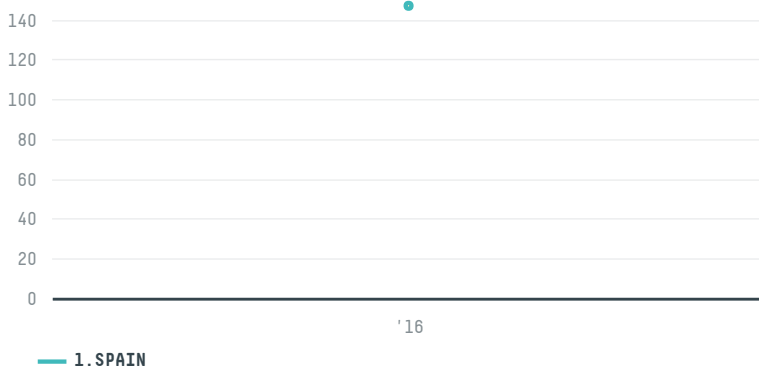

COEX COFFEE INTERNATIONAL INC (EXP-0439/15C)

ACTIVITY: **Importer**   COMMODITY: **Coffee**   COUNTRY: **Brazil**   YEAR: **2016**

COEX COFFEE INTERNATIONAL INC (EXP-0439/15C) was the 507th largest importer of coffee from BRAZIL in 2016, accounting for 147 tons. As an importer, COEX COFFEE INTERNATIONAL INC (EXP-0439/15C) sources from 10 municipalities, or 2% of the coffee production municipalities. The main destination of the coffee imported by COEX COFFEE INTERNATIONAL INC (EXP-0439/15C) is SPAIN, accounting for 100% of the total.

TOP DESTINATION COUNTRIES OF COFFEE IMPORTED BY COEX COFFEE INTERNATIONAL INC (EXP-0439/15C):